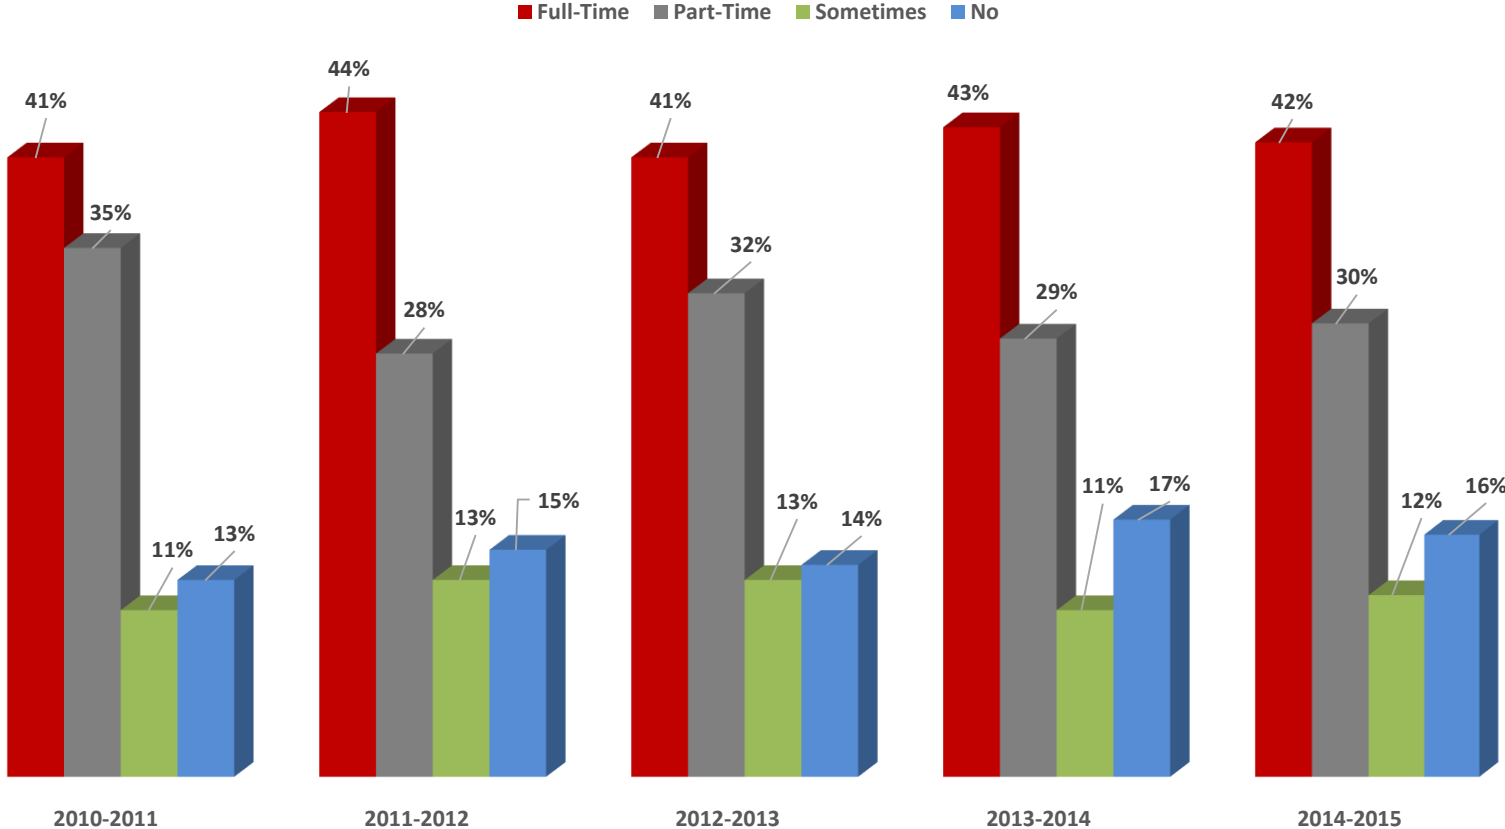

NWF State College Graduation Survey

EMPLOYMENT WHILE IN COLLEGE