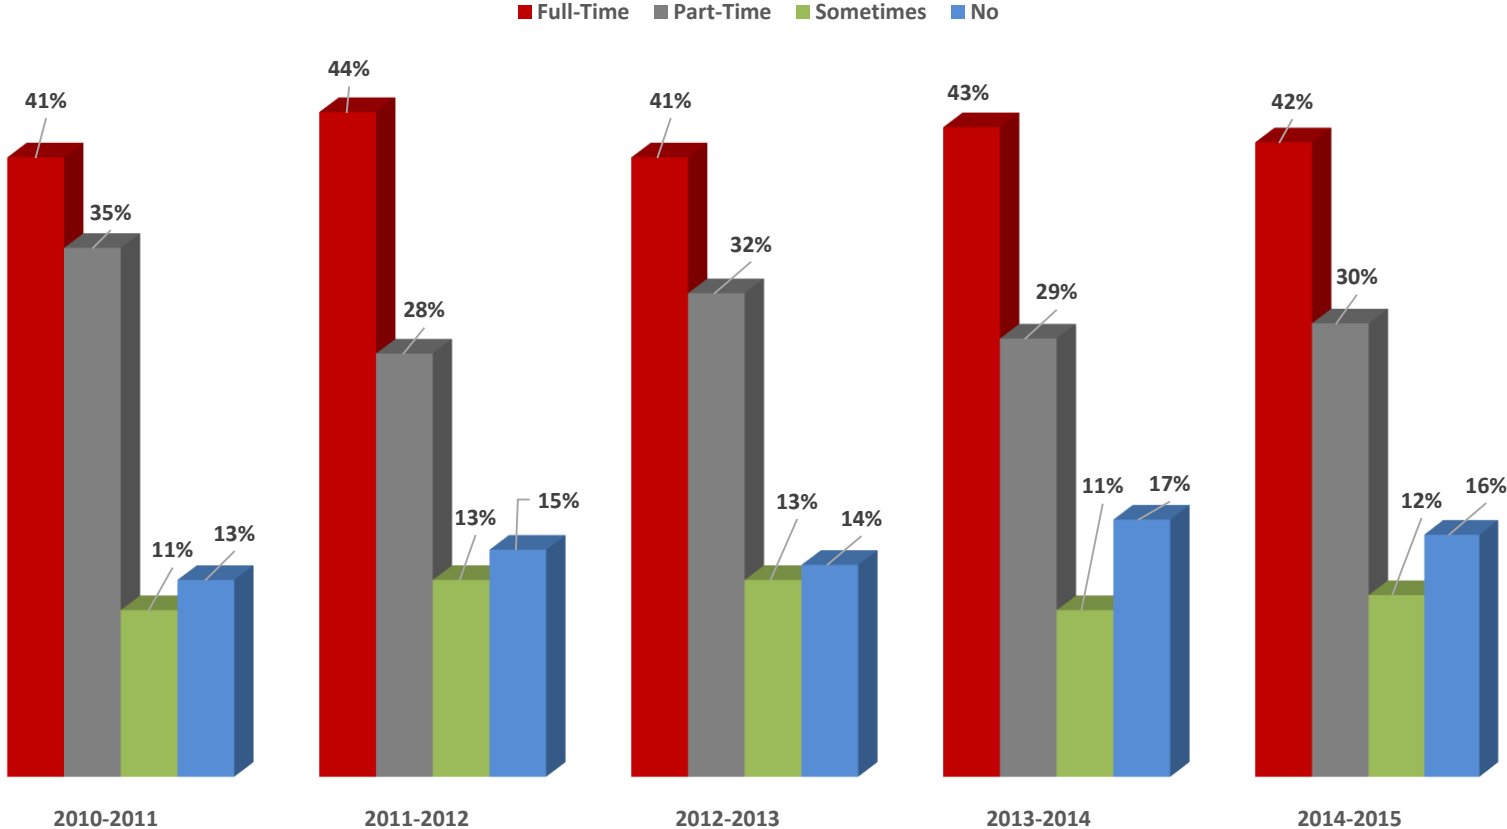

NWF State College Graduation Survey

EMPLOYMENT WHILE IN COLLEGE