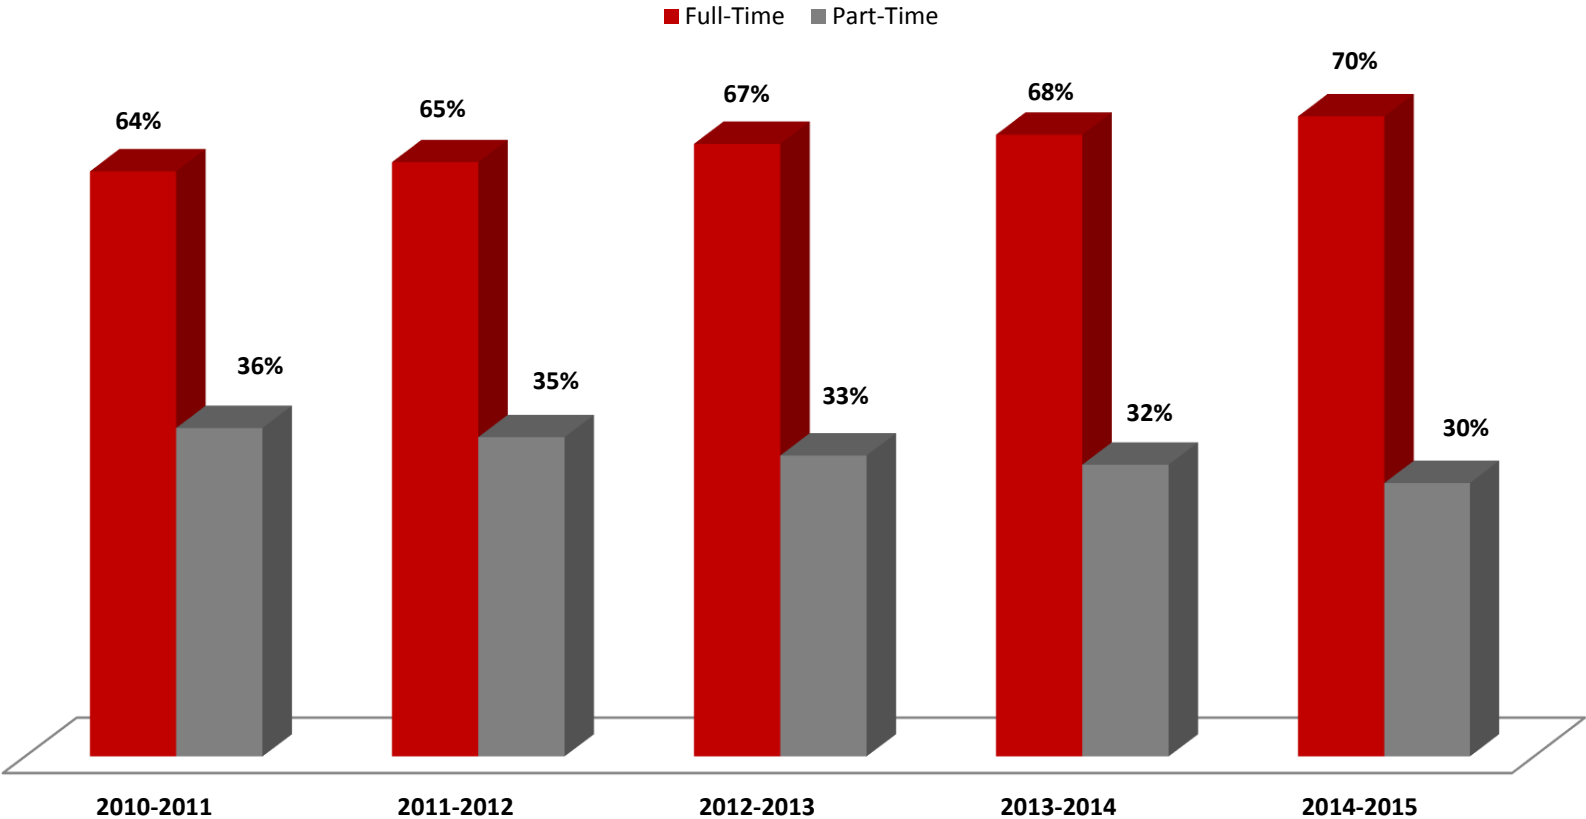

NWF State College Graduation Survey

FULL-TIME/PART-TIME ATTENDANCE