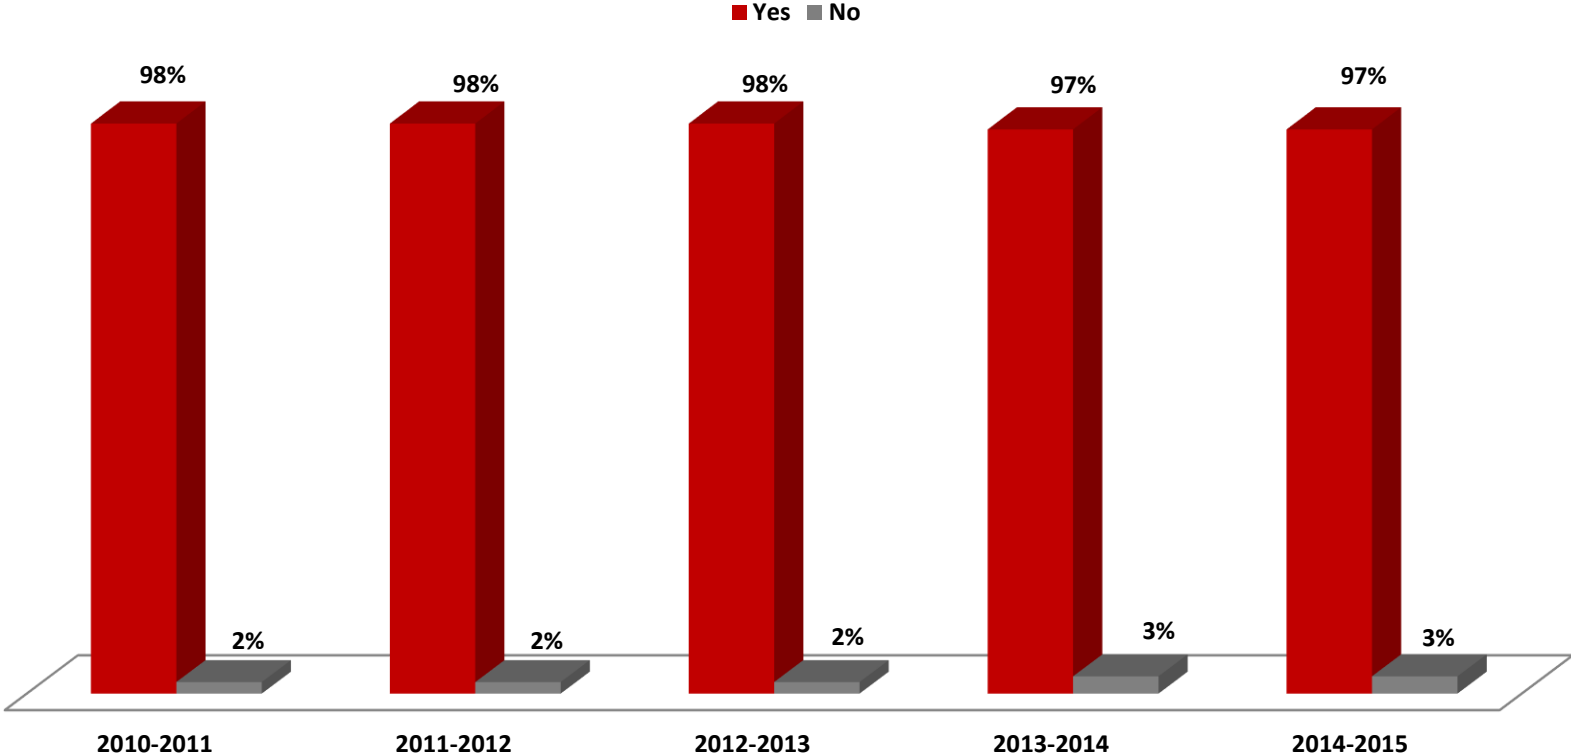

NWF State College Graduation Survey

WOULD YOU RECOMMEND THIS COLLEGE TO POTENTIAL STUDENTS?