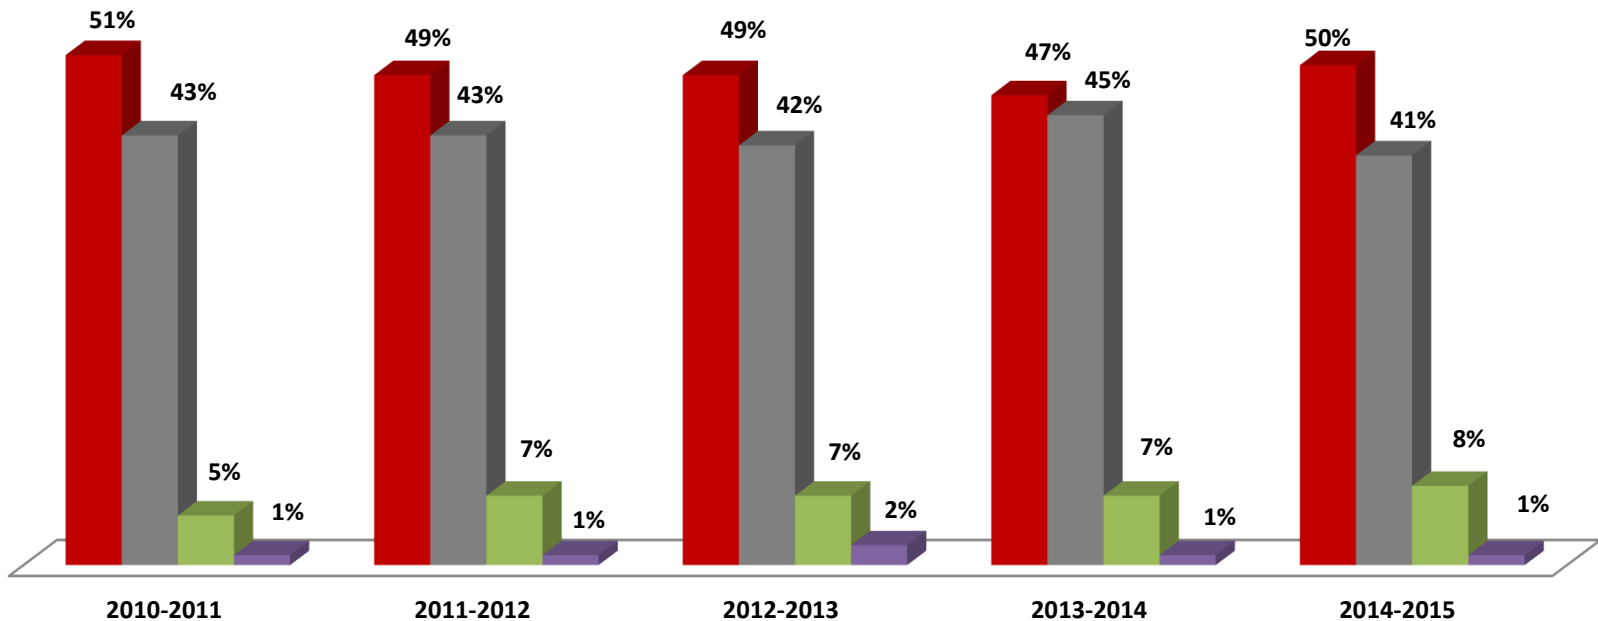

NWF State College Graduation Survey

HOW WOULD YOU RATE THIS COLLEGE IN HELPING YOU ACHIEVE YOUR EDUCATIONAL GOALS

■ Outstanding ■ Good ■ Neutral ■ Poor