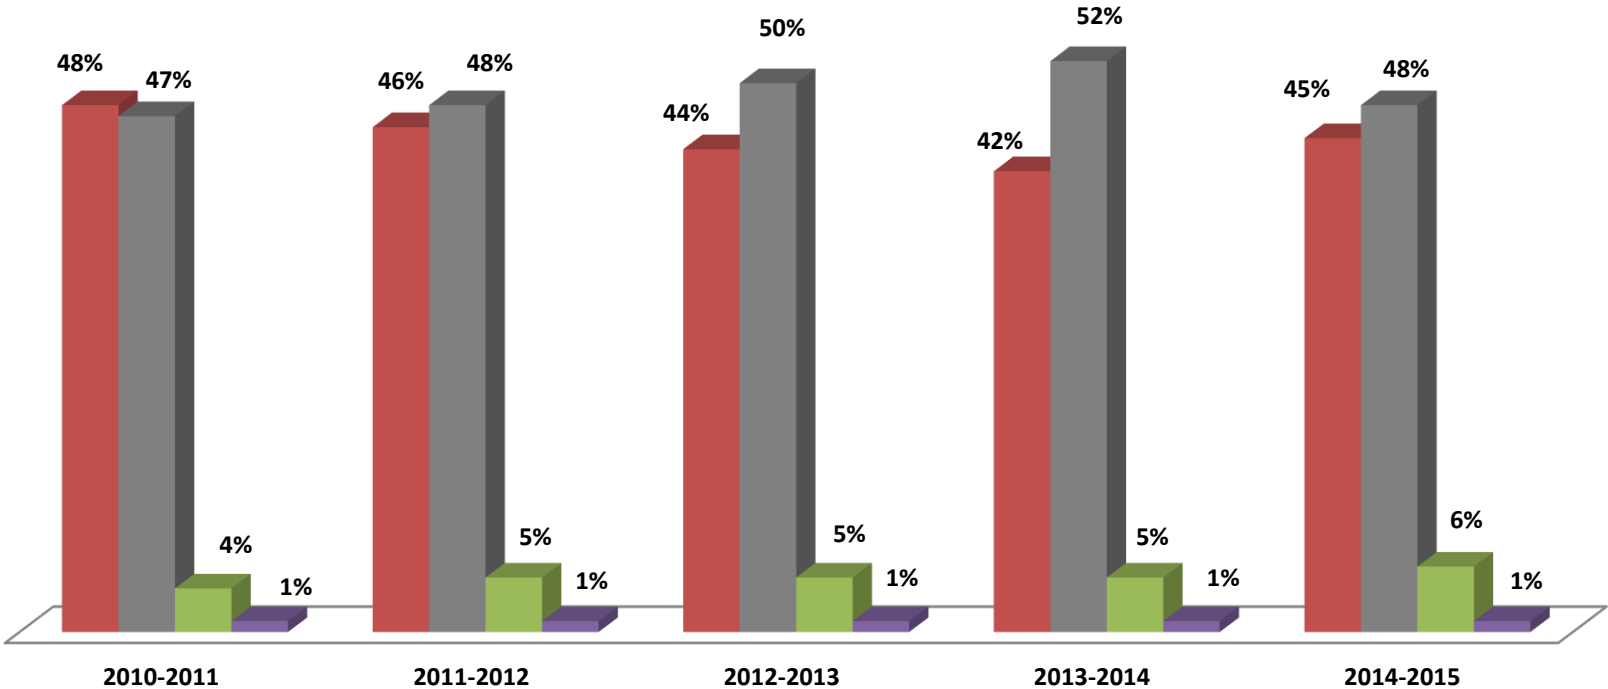

NWF State College Graduation Survey

RATING OF PROGRAM IN WHICH ENROLLED

■ Outstanding ■ Good ■ Neutral ■ Poor