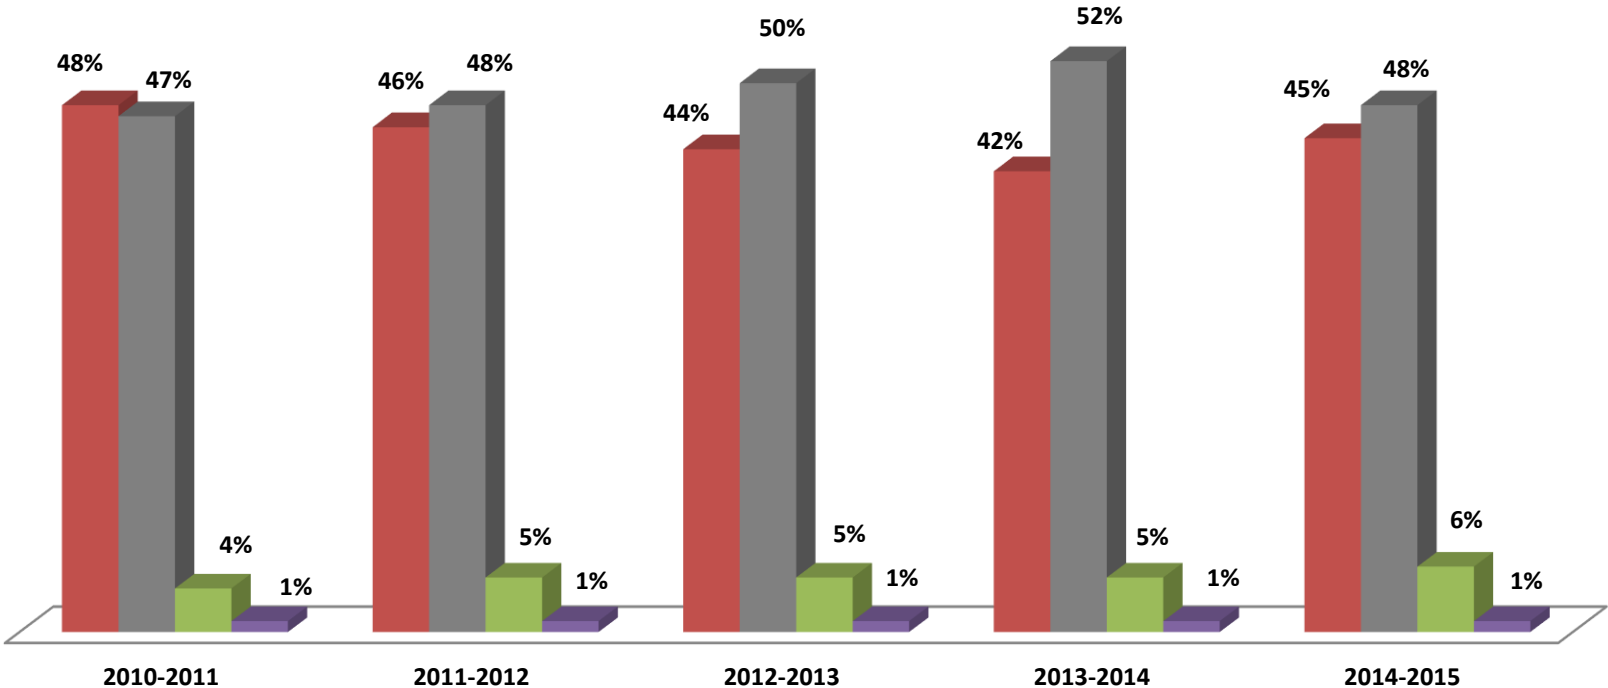

INSTITUTION	NUMBER OF RESPONSES
Florida State University	4
Louisiana State University	1
New Jersey City University	1
Northwest Florida State College	3
Southeastern University	1
University of Alabama	1
University of South Alabama	1
University of South Florida	1
University of West Florida	17
TOTAL RESPONSES	30

NWF State College Graduation Survey

EMPLOYED AFTER GRADUATION?

NWF State College Graduation Survey

RATING OF PROGRAM IN WHICH ENROLLED

■ Outstanding ■ Good ■ Neutral ■ Poor

NWF State College Graduation Survey