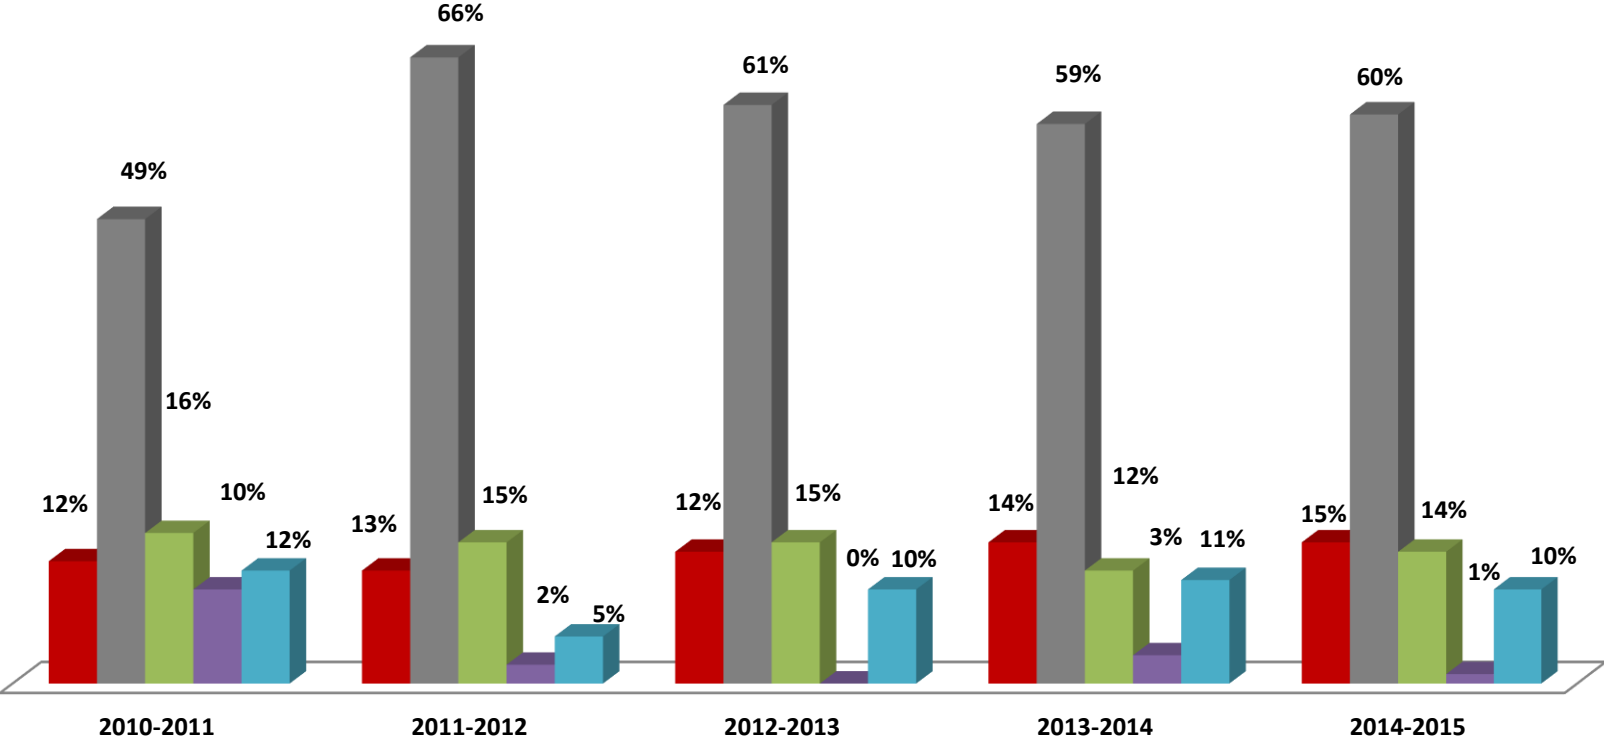

NWF State College Graduation Survey Results

2010-2015

2014-2015

NWF State College Graduation Survey

NUMBER OF SURVEY RESPONDENTS

2010-2011	278
2011-2012	1,615
2012-2013	1,704
2013-2014	1,523
2014-2015 -----	1,482

NWF State College Graduation Survey

FULL-TIME/PART-TIME ATTENDANCE

NWF State College Graduation Survey

EMPLOYMENT WHILE IN COLLEGE

NWF State College Graduation Survey

HIGHEST DEGREE EXPECTED

■ Bachelor ■ A.A. ■ A.S. ■ A.A.S. ■ Certificate/ATD