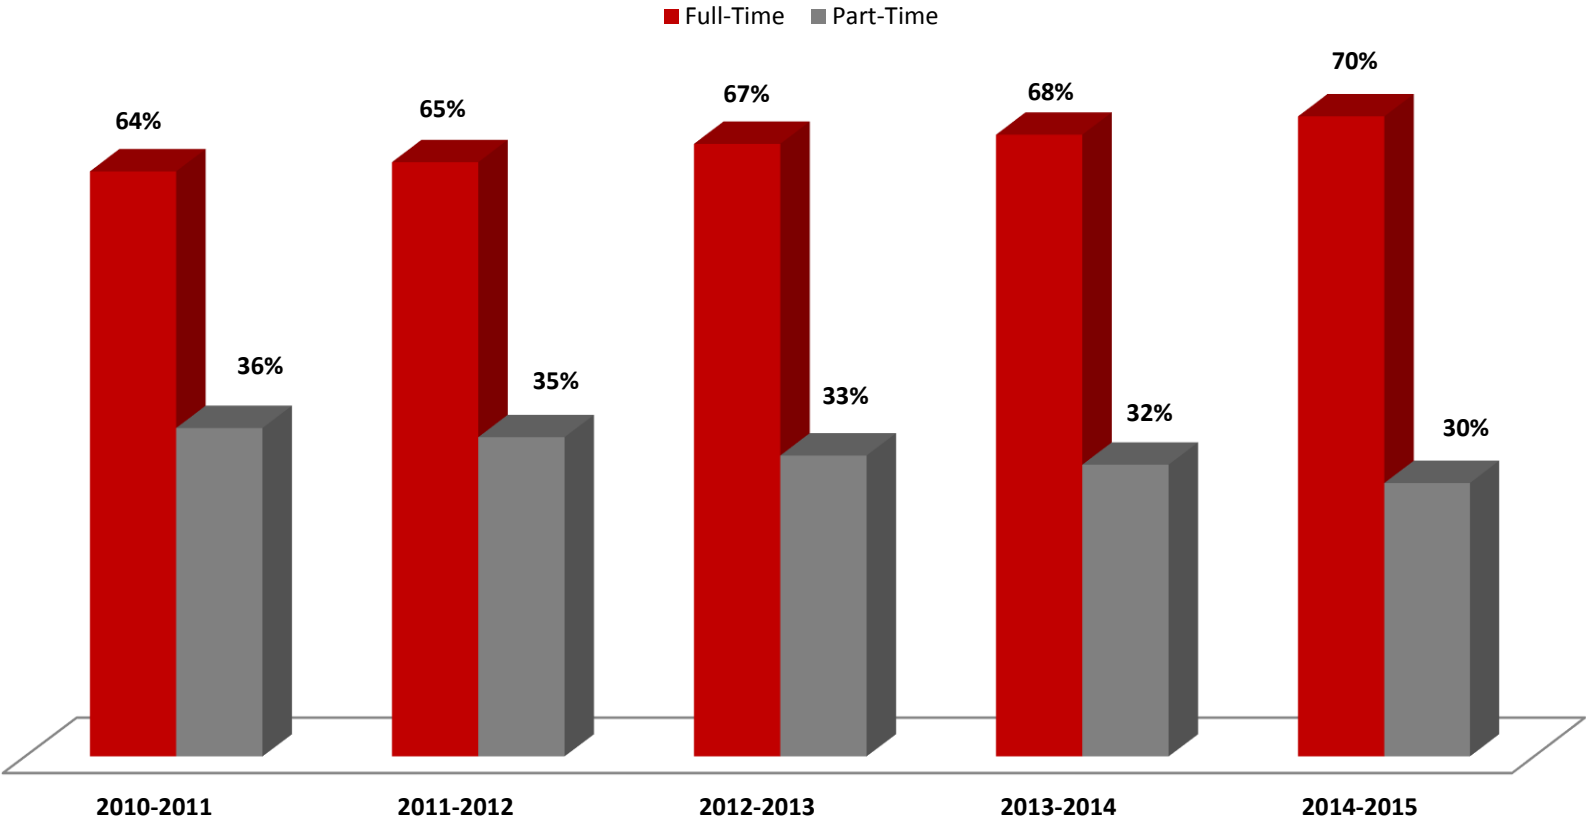

NWF State College Graduation Survey

FULL-TIME/PART-TIME ATTENDANCE