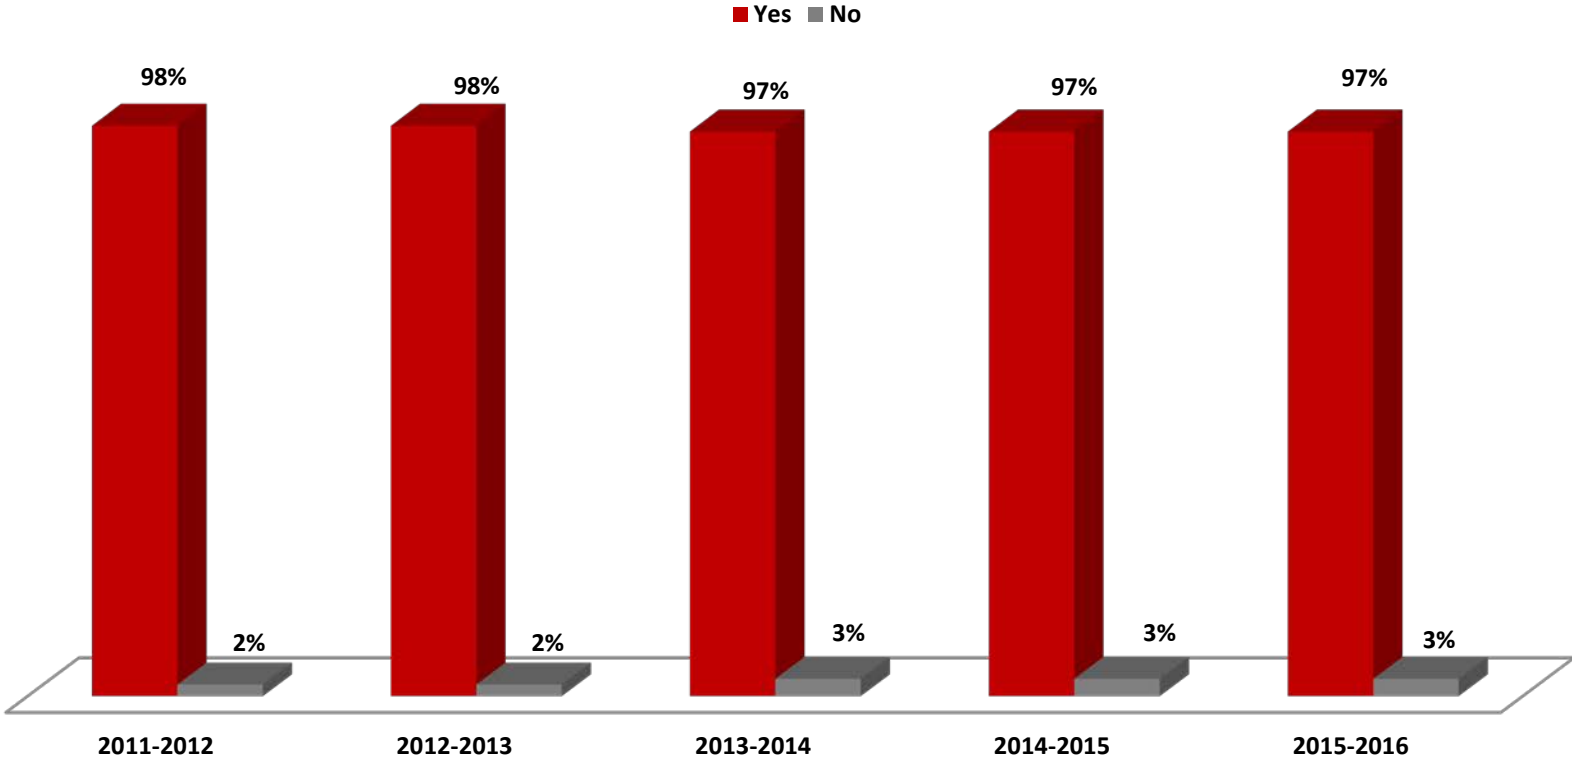

NWF State College Graduation Survey

WOULD YOU RECOMMEND THIS COLLEGE TO POTENTIAL STUDENTS?