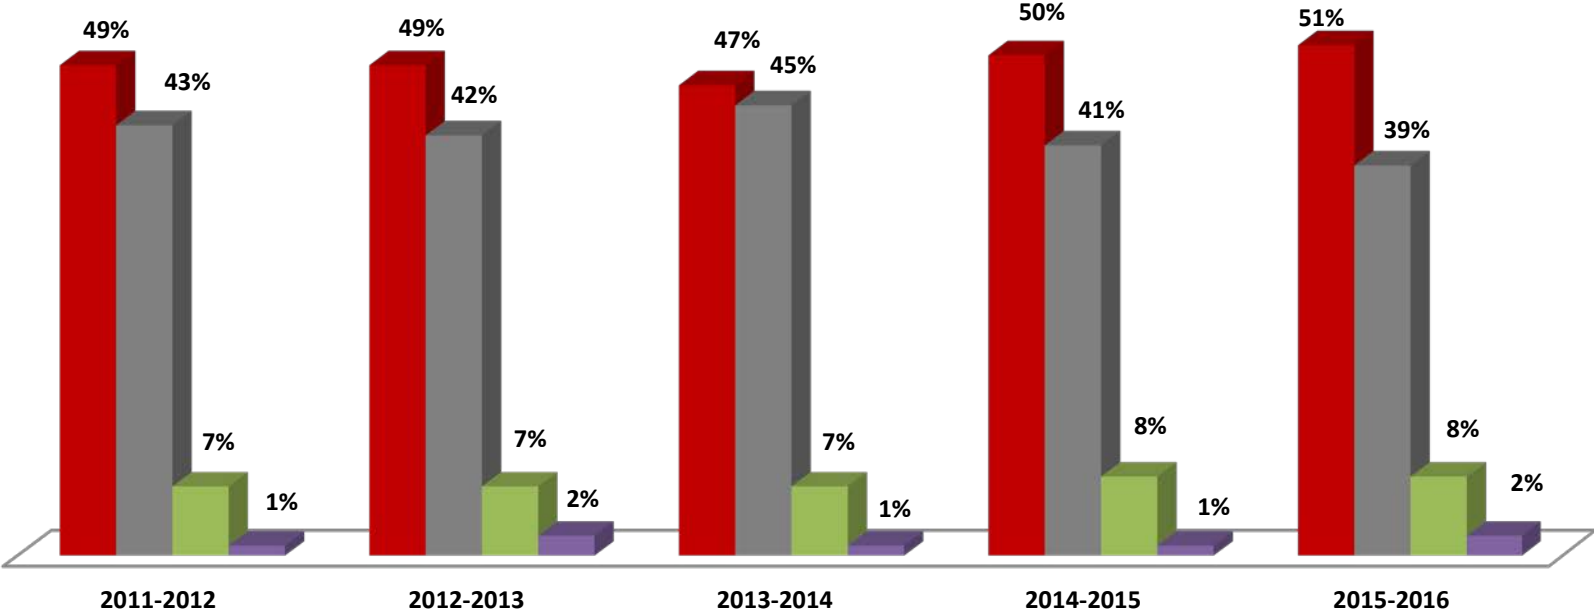

NWF State College Graduation Survey

HOW WOULD YOU RATE THIS COLLEGE IN HELPING YOU ACHIEVE YOUR EDUCATIONAL GOALS

■ Outstanding ■ Good ■ Neutral ■ Poor