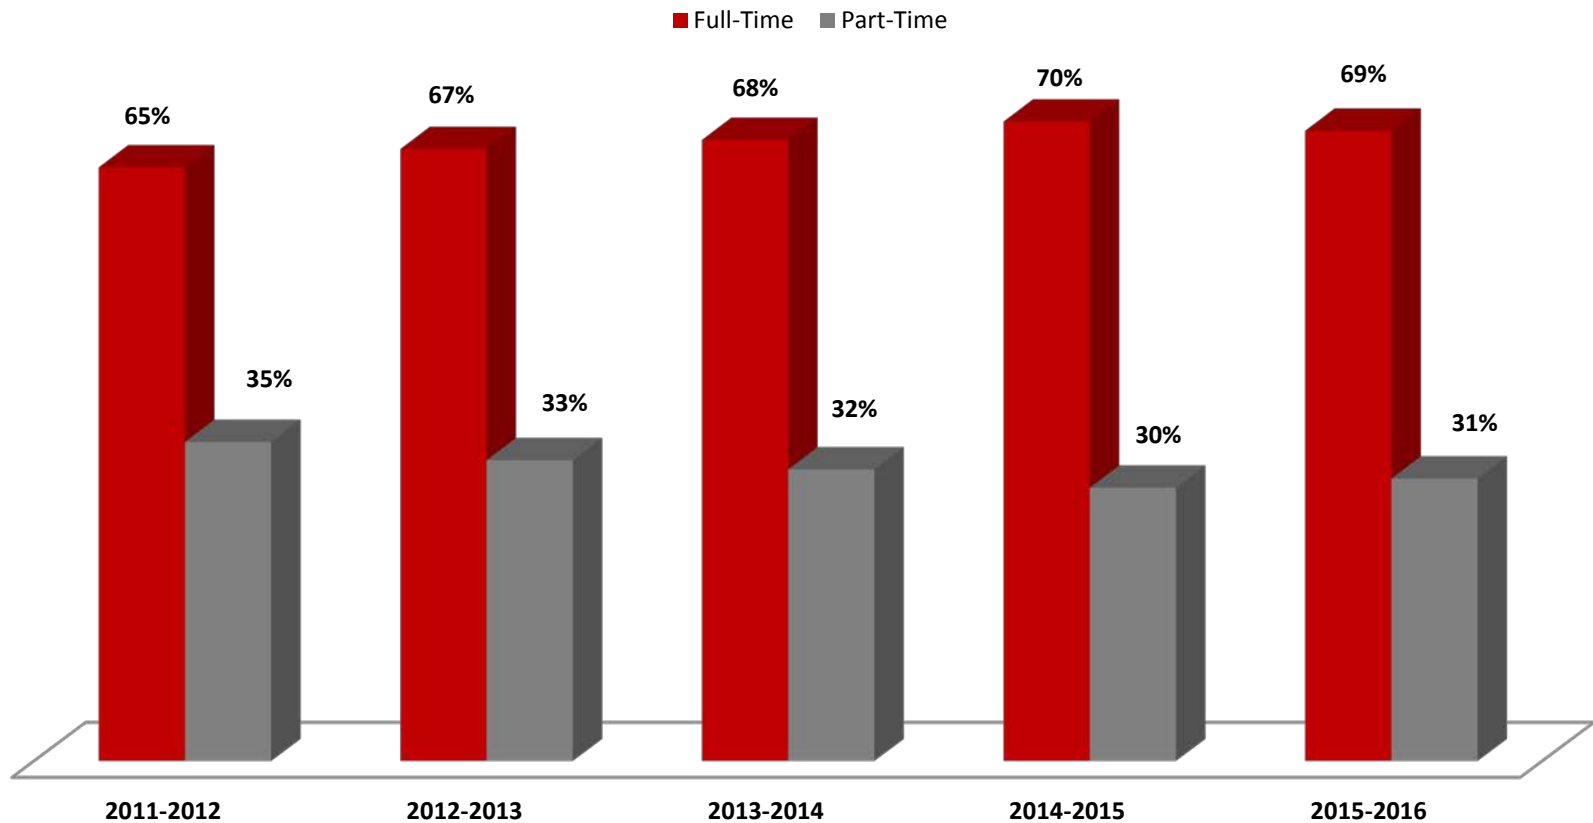

NWF State College Graduation Survey Results

2011-2016

NORTHWEST FLORIDA
STATE COLLEGE

2015-2016

NWF State College Graduation Survey

NUMBER OF SURVEY RESPONDENTS

2011-2012.....	1,615
2012-2013.....	1,704
2013-2014.....	1,523
2014-2015-----	1,482
2015-2016-----	236*

*A new survey software has been initialized

NWF State College Graduation Survey

FULL-TIME/PART-TIME ATTENDANCE

NWF State College Graduation Survey

EMPLOYMENT WHILE IN COLLEGE

NWF State College Graduation Survey