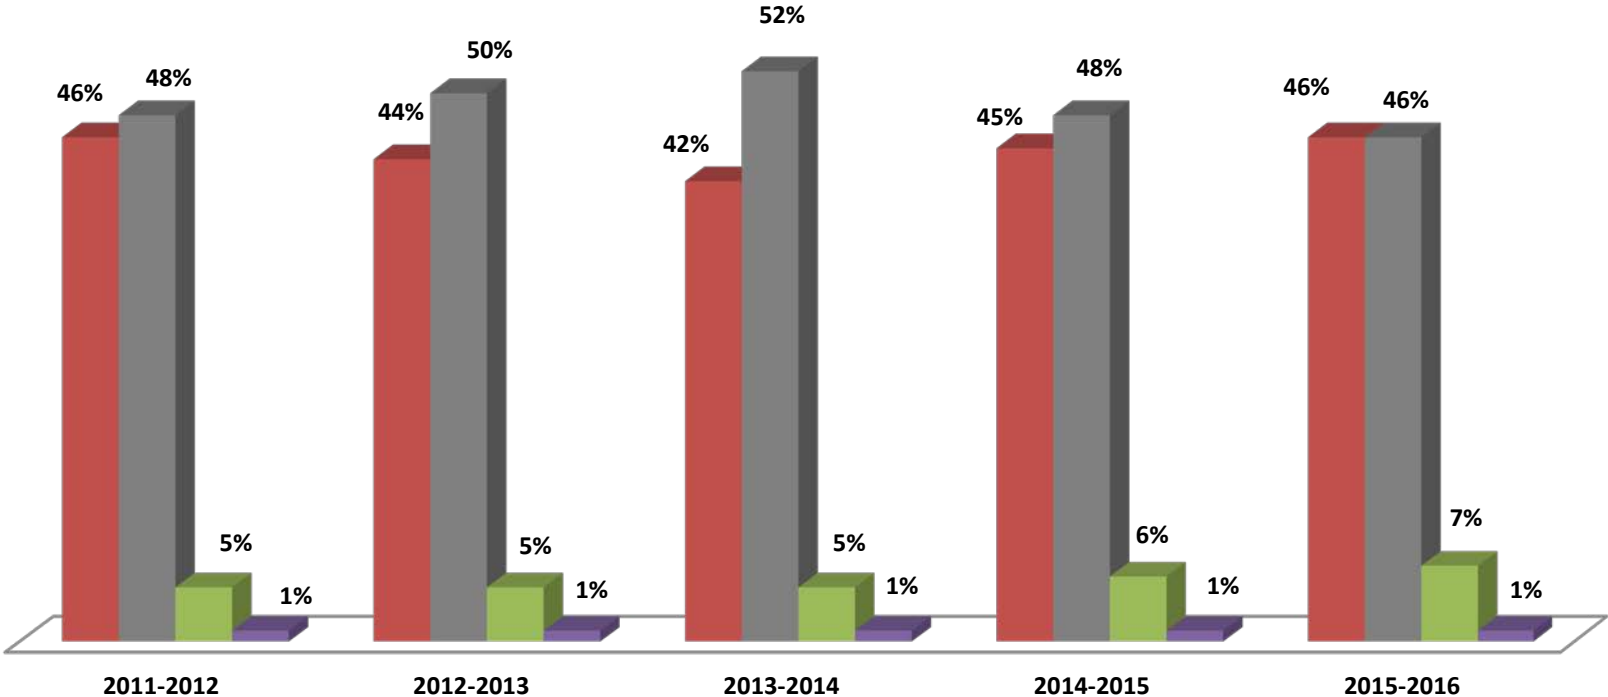

INSTITUTION	NUMBER OF RESPONSES
University of West Florida	53
Florida State University	14
Undecided/Not Applicable	13
University of Florida	10
Northwest Florida State College	9
University of Central Florida	6
Troy University	4
University of Alabama	3
Fortis Institute for cosmetology	2
Gulf Coast State College	2
University of North Florida	2
University of South Alabama	2
University of South Florida	2
TOTAL RESPONSES	122

NWF State College Graduation Survey

EMPLOYED AFTER GRADUATION?

NWF State College Graduation Survey

RATING OF PROGRAM IN WHICH ENROLLED

■ Outstanding ■ Good ■ Neutral ■ Poor

NWF State College Graduation Survey