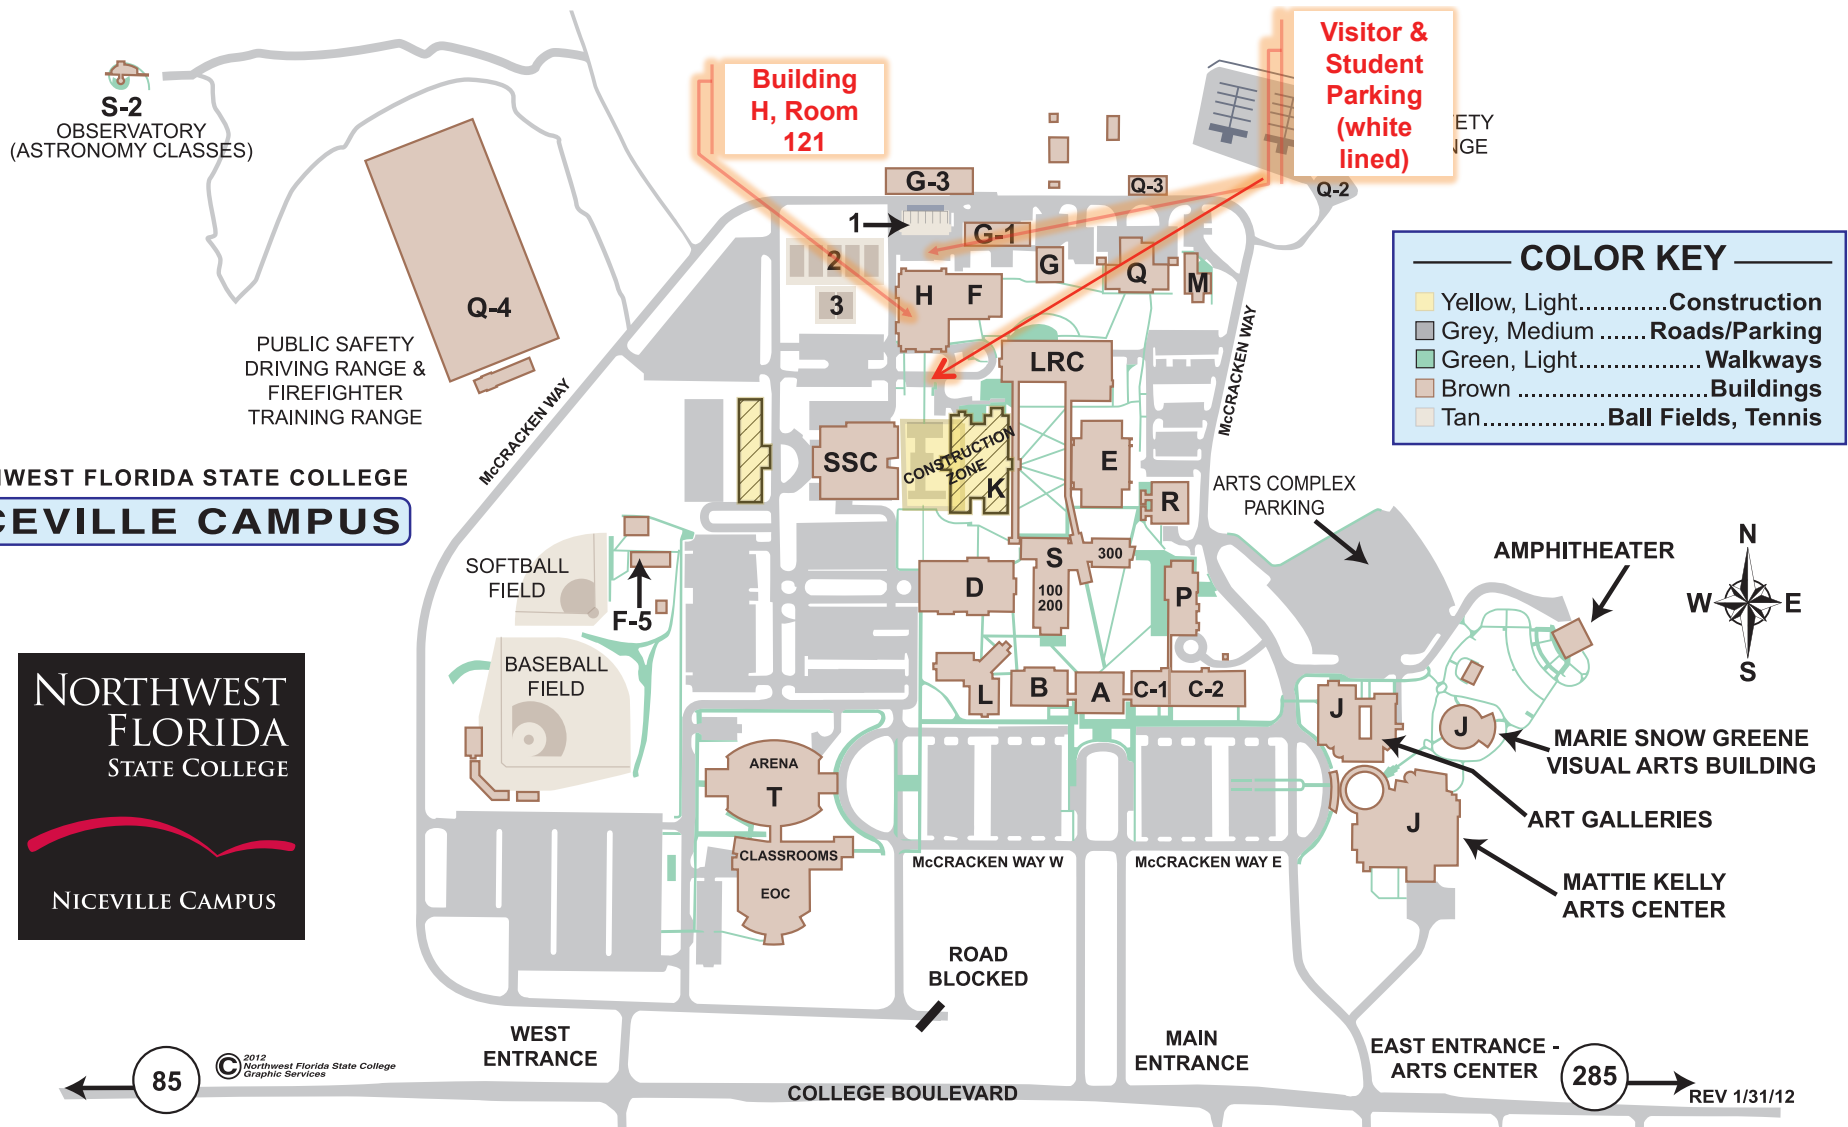

**NORTHWEST FLORIDA STATE COLLEGE
NICEVILLE CAMPUS**

Administration	A	Mattie Kelly Fine & Performing Arts Center.....	J	Student Services Center.....	SSC
Drafting/Computer Engineering	B	Learning Resources Center	LRC	Registration/Financial Aid/Advising/Adult Ed	SSC
Vacant for Renovations	C-1	Mathematics.....	L	Women's Educational Resource Center/Testing	SSC
Career Resource Center/AmeriCorps.....	C-2	Mary Lou O'Connor Child Development Ctr.....	M	Leadership Institute/Continuing Ed.....	SSC
Collegiate High School	D	Business	P	Student Services/SGA.....	SSC
Communications/Social Science/Graphic Design & Gallimore Center for Healthcare Education	E	Graphic Services/Teacher Education	Q	Community Services Complex.....	T
Public Safety.....	F	Public Safety Firing Range.....	Q-2	Arena/Wellness Center/Physical Ed	T
Strength Center	F-5	Public Safety Vehicles	Q-3	Col. George E. "Bud" Day Wing/ROTC.....	T
Utilities	G	Public Safety Driving Range	Q-4	Okaloosa County EOC/911 Center.....	T
Maintenance.....	G-1	Firefighter Training Range.....	Q-4	Racquetball Courts	1
Receiving/Grounds	G-3	Information Technology.....	R	Tennis Courts.....	2
College Store	H	Robert E. Greene, Jr. Science Building.....	S	Volleyball Courts	3
		Observatory	S-2	College Loop Road.....	McCracken Way