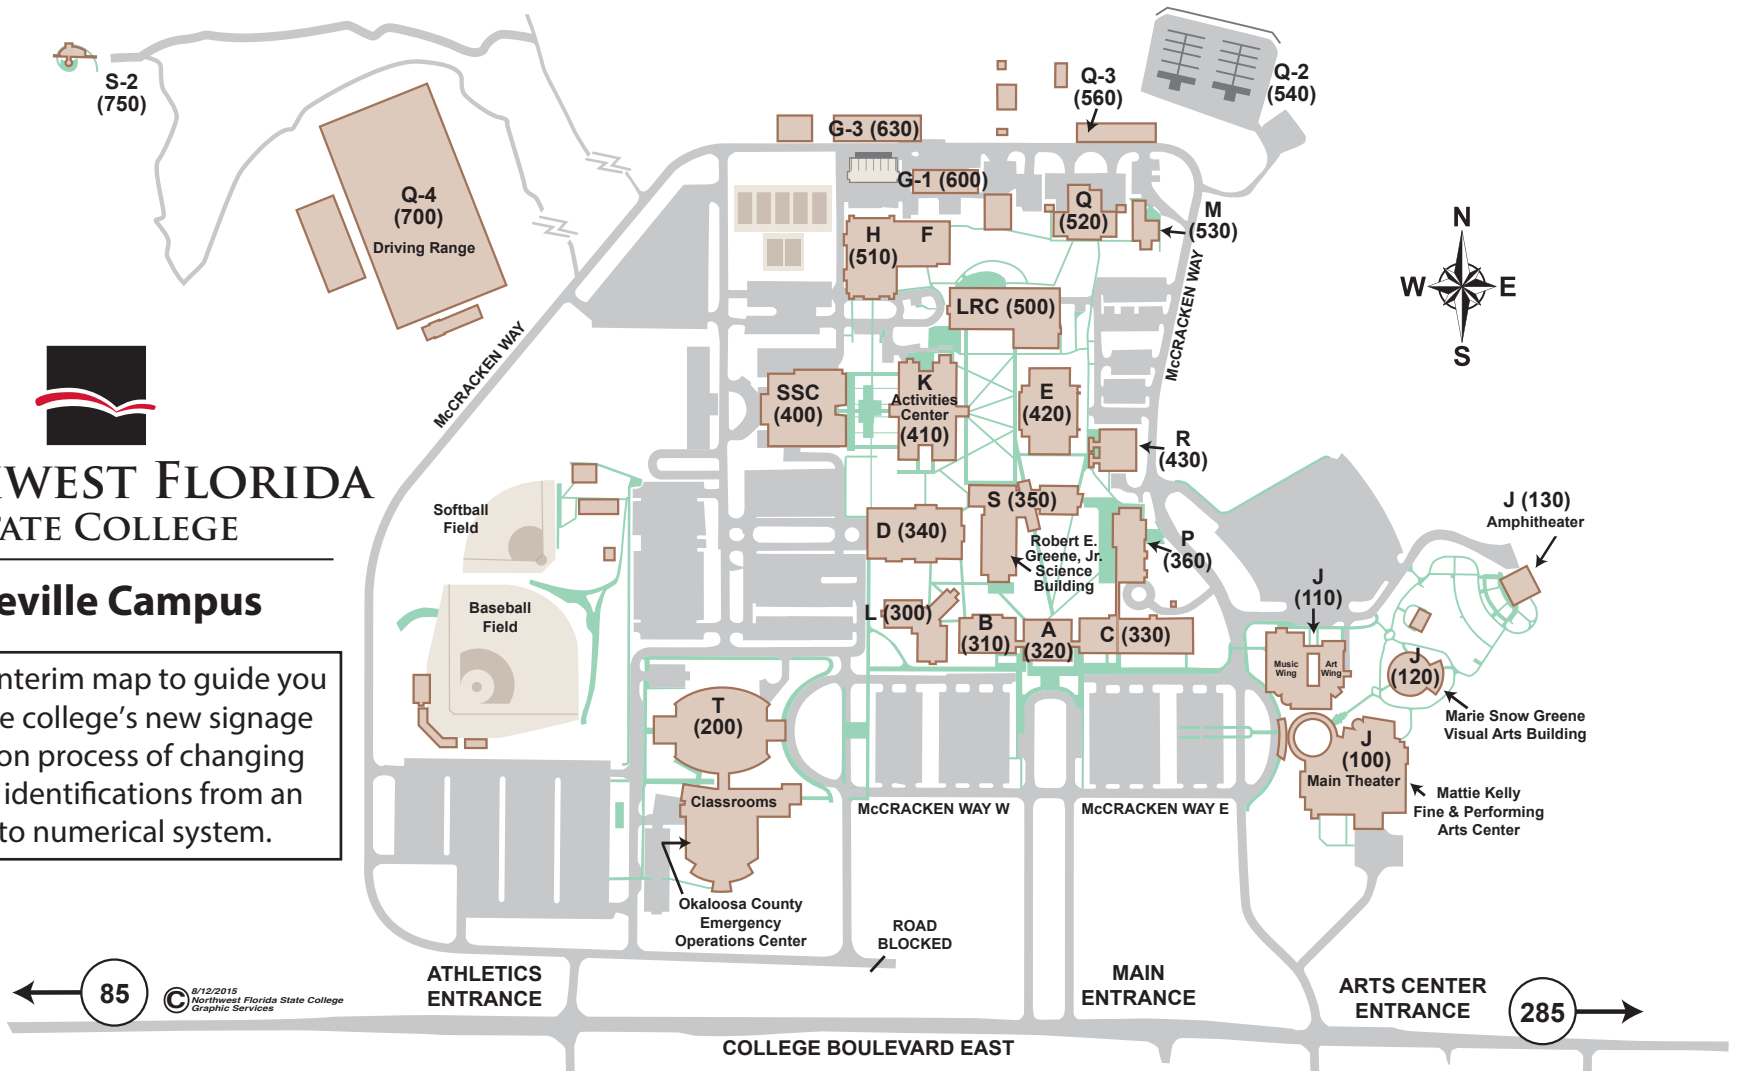

## Niceville Campus

This is an interim map to guide you during the college's new signage installation process of changing building identifications from an alpha to numerical system.

### KEY

#### Student Resources

Academic Success Center (Tutoring) .....	K (410)
Activities Center (Parking Decals, Student IDs) .....	K (410)
Bookstore .....	K (410)

#### Administrative Sites

Administration .....	A (320)
Costa Leadership Institute .....	SSC (400)
Florida's Great Northwest .....	K (410)
Graphic Services .....	Q (520)
Information Technology .....	R (430)
Maintenance .....	G-1 (600)
Receiving, Grounds .....	G-3 (630)