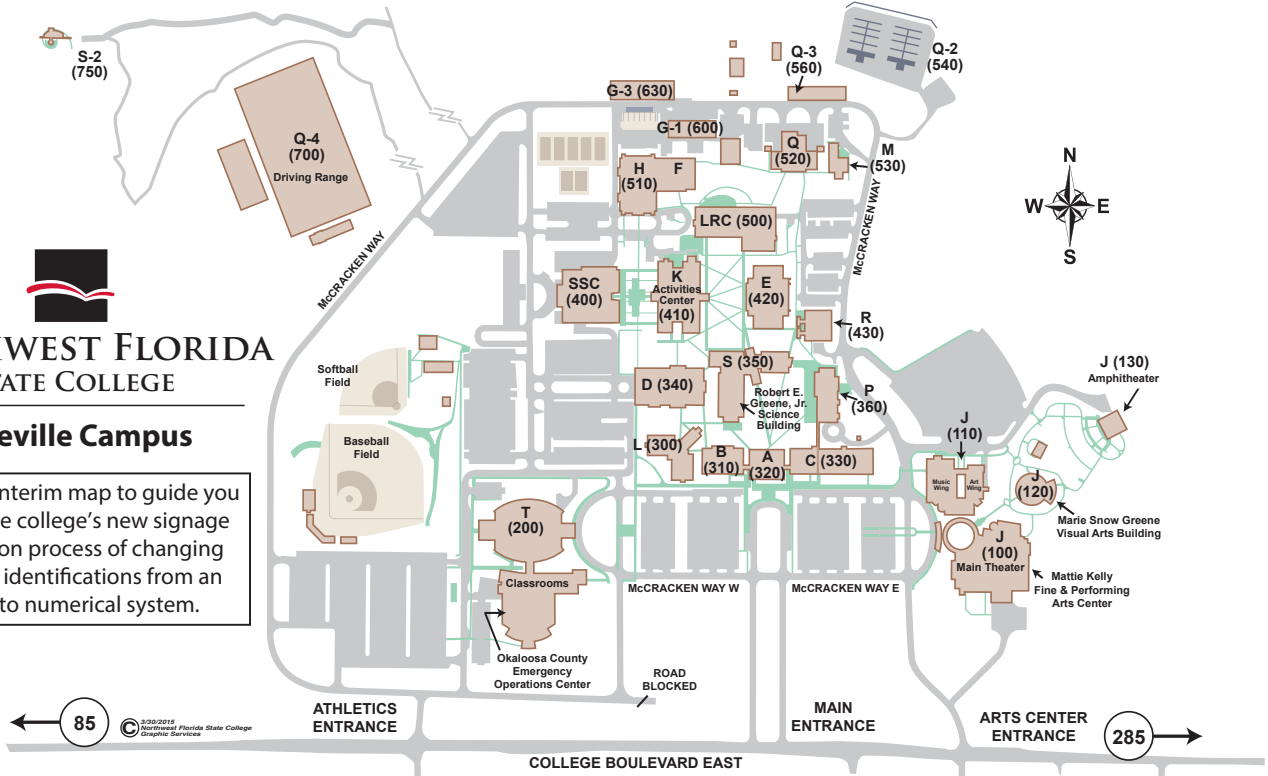

Niceville Campus

This is an interim map to guide you during the college's new signage installation process of changing building identifications from an alpha to numerical system.