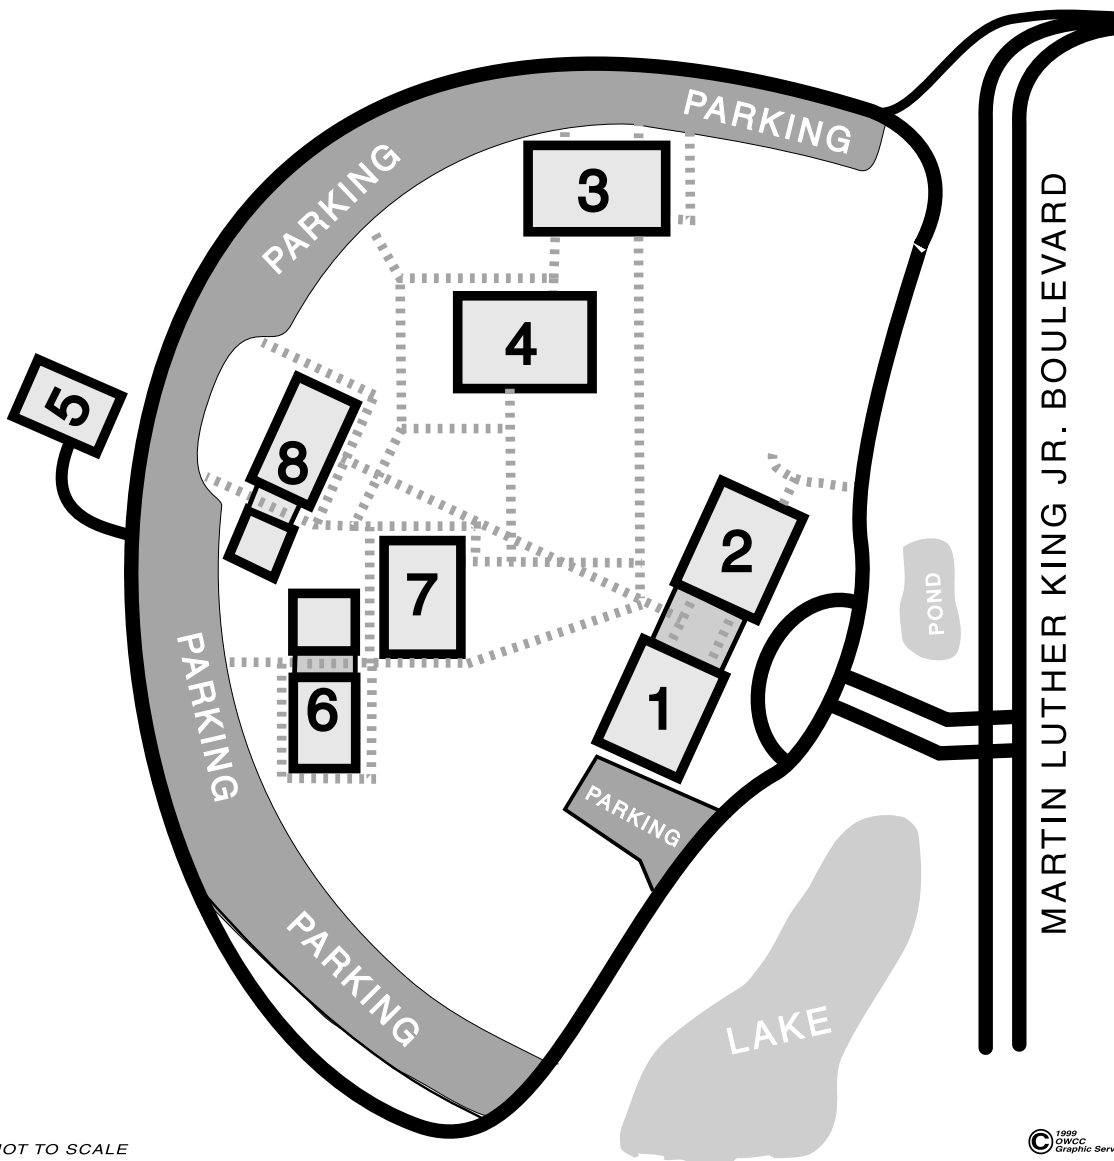

NICEVILLE CAMPUS

★NOT TO SCALE

KEY

Administration.....	A	Maintenance/Receiving.....	G-1
Tech Labs./Drafting Electronics.....	B	Gymnasium/Wellness Center.....	H
Student Services.....	C-1	The Arts Center.....	J
Business.....	C-2	College Mall/College Store/SGA.....	K
Science.....	D	Learning Resources Center.....	LRC
Observatory.....	D-2	Math/Public Safety.....	L
Communications/Social Science.....	E	Child Development Center.....	M
Physical Education.....	F	Collegiate High School.....	P
ROTC.....	F-1	Graphic Arts/Graphic Services.....	Q
Strength Center.....	F-5	Public Safety Firing Range.....	Q-2
Utilities.....	G	Computer Services.....	R

OWCC/UWF FORT WALTON BEACH CAMPUS

★ NOT TO SCALE

© 1999
OWCC
Graphic Services

KEY

- Bldg. 1-Administration
- Bldg. 2-Student Services
- Bldg. 3-Classroom
- Bldg. 4-Faculty Offices/
Classroom

- Bldg. 5-Utility Service
- Bldg. 6-Science
- Bldg. 7-Technology
- Bldg. 8-Library, Fitness Center,
Auditorium

.... Sidewalks

□ Buildings

— Streets/Roads