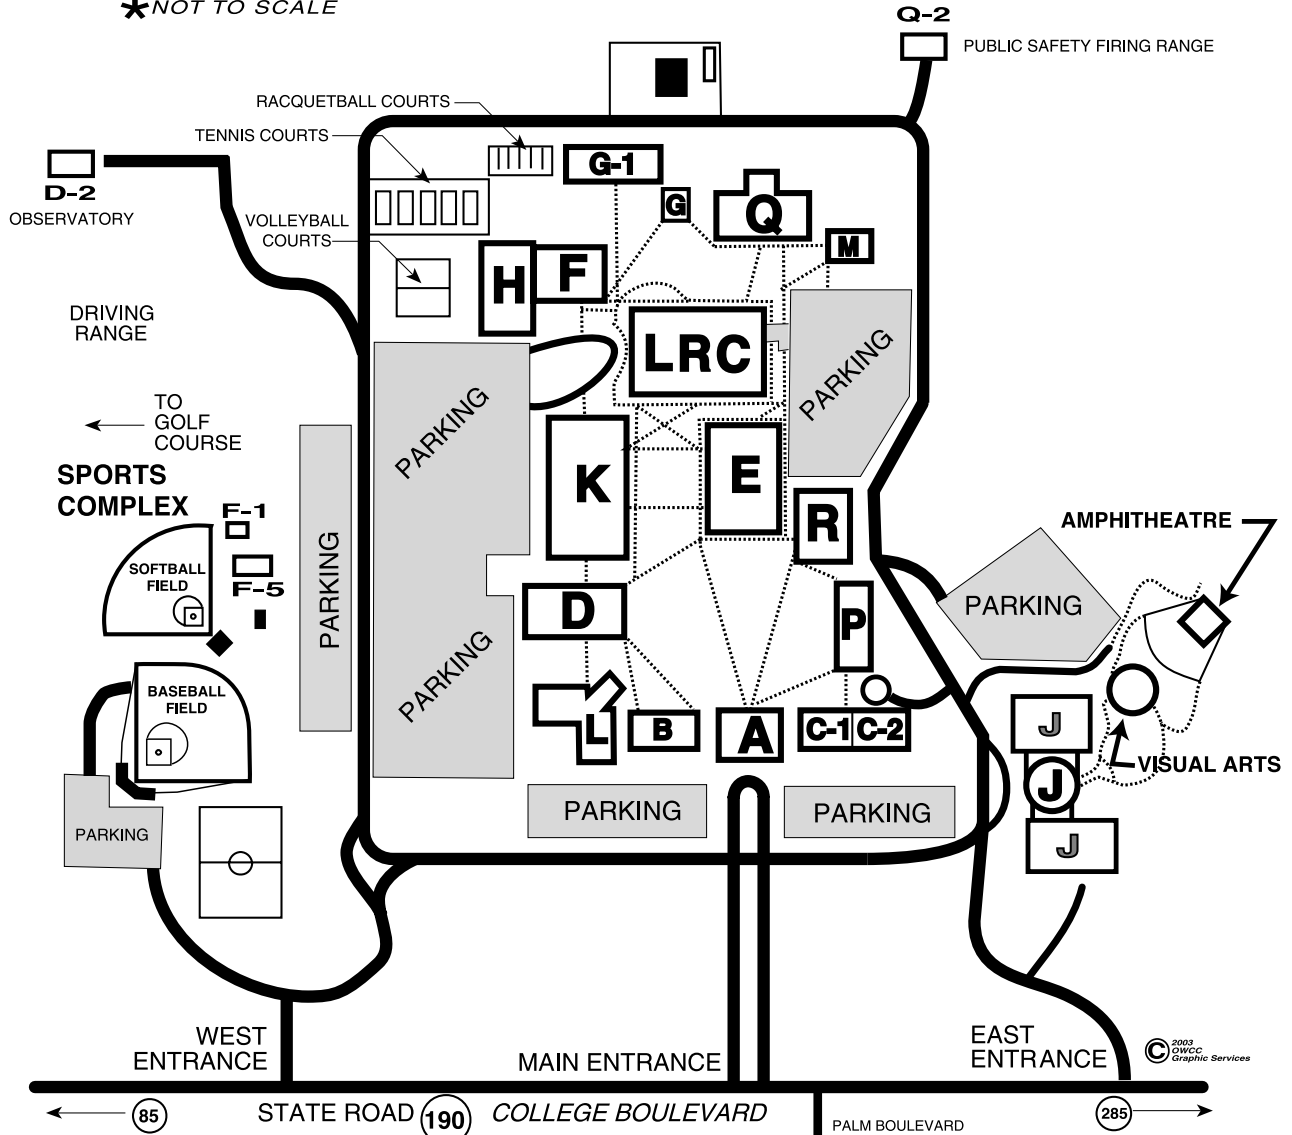

NICEVILLE CAMPUS

★NOT TO SCALE

KEY

Administration.....	A	Maintenance/Receiving.....	G-1
Tech Labs./Drafting Electronics.....	B	Gymnasium/Wellness Center.....	H
Student Services.....	C-1	The Arts Center.....	J
Business.....	C-2	College Mall/College Store/SGA.....	K
Science.....	D	Learning Resources Center.....	LRC
Observatory.....	D-2	Math/Public Safety.....	L
Communications/Social Science.....	E	Child Development Center.....	M
Physical Education.....	F	Collegiate High School.....	P
ROTC.....	F-1	Graphic Arts/Graphic Services.....	Q
Strength Center.....	F-5	Public Safety Firing Range.....	Q-2
Utilities.....	G	Computer Services.....	R

OWCC/UWF FORT WALTON BEACH CAMPUS

★ NOT TO SCALE

© 1999
OWCC
Graphic Services

KEY

- Bldg. 1-Administration
- Bldg. 2-Student Services
- Bldg. 3-Classroom
- Bldg. 4-Faculty Offices/
Classroom

- Bldg. 5-Utility Service
- Bldg. 6-Science
- Bldg. 7-Technology
- Bldg. 8-Library, Fitness Center,
Auditorium

.... Sidewalks

□ Buildings

— Streets/Roads