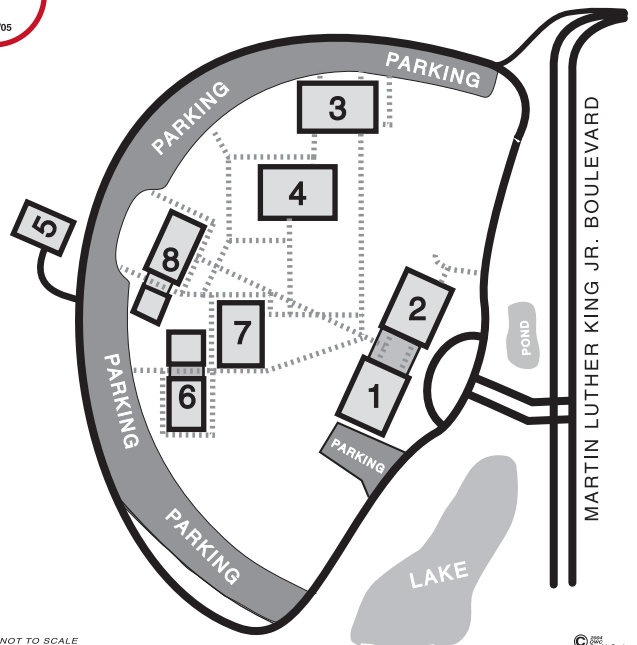

# COLLEGE LOCATION MAPS

# OKALOOSA-WALTON COLLEGE NICEVILLE CAMPUS

**KEY**

Administration.....	A	Maintenance/Receiving.....	G-1
Tech Labs/Drafting Electronics.....	B	Gymnasium/Wellness Center.....	H
Student Services.....	C-1	The Arts Center.....	J
Business.....	C-2	College Mall/College Store/SGA.....	K
Science.....	D	Learning Resources Center.....	LRC
Observatory.....	D-2	Math/Public Safety.....	L
Communications/Social Science/ Allied Health/ Graphic Design.....	E	Child Development Center.....	M
Physical Education.....	F	Collegiate High School.....	P
ROTC.....	F-1	Graphic Services.....	Q
Strength Center.....	F-5	Public Safety Firing Range.....	Q-2
Utilities.....	G	Information Technology.....	R

# OWC/UWF FORT WALTON BEACH CAMPUS

★ NOT TO SCALE

**KEY**

Bldg. 1-Administration	Bldg. 5-Utility Service
Bldg. 2-Student Services	Bldg. 6-Science
Bldg. 3-Classroom	Bldg. 7-Technology
Bldg. 4-Faculty Offices/ Classroom	Bldg. 8-Library, Fitness Center, Auditorium

Sidewalks     
  Buildings     
  Streets/Roads