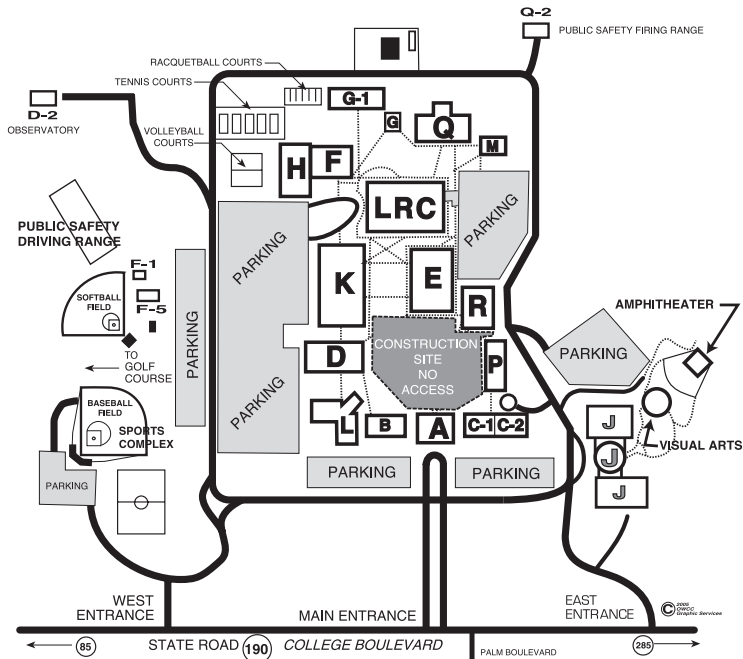

# COLLEGE LOCATION MAPS

# OKALOOSA-WALTON COLLEGE NICEVILLE CAMPUS

**KEY**

Administration.....	A	Maintenance/Receiving.....	G-1
Tech Labs/Drafting Electronics.....	B	Gymnasium/Wellness Center.....	H
Student Services.....	C-1	The Arts Center.....	J
Business.....	C-2	College Mall/College Store/SGA.....	K
Science.....	D	Learning Resources Center.....	LRC
Observatory.....	D-2	Math/Public Safety.....	L
Communications/Social Science/ Allied Health/ Graphic Design.....	E	Child Development Center.....	M
Physical Education.....	F	Collegiate High School.....	P
ROTC.....	F-1	Graphic Services.....	Q
Strength Center.....	F-5	Public Safety Firing Range.....	Q-2
Utilities.....	G	Information Technology.....	R

# OWC/UWF FORT WALTON BEACH CAMPUS

★ NOT TO SCALE

**KEY**

Bldg. 1-Administration	Bldg. 5-Utility Service
Bldg. 2-Student Services	Bldg. 6-Science
Bldg. 3-Classroom	Bldg. 7-Technology
Bldg. 4-Faculty Offices/ Classroom	Bldg. 8-Library, Fitness Center, Auditorium

Sidewalks     
  Buildings     
  Streets/Roads