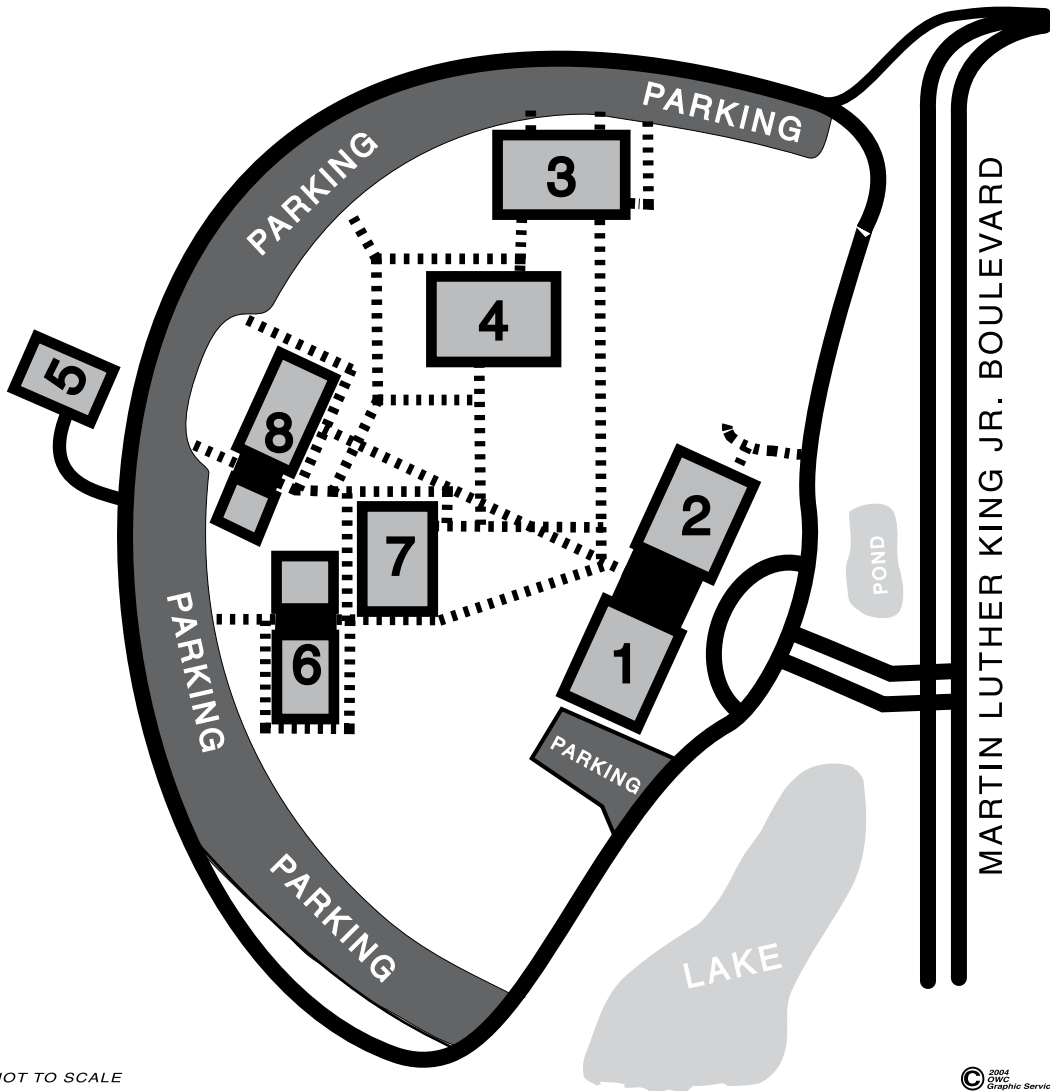

COLLEGE LOCATION MAPS

OKALOOSA-WALTON COLLEGE NICEVILLE CAMPUS

KEY			
Administration _____	A	Mattie Kelly Fine & Performing Arts Center _____	J
Drafting/Computer Engineering _____	B	College Mall/College Store/SGA _____	K
Student Services _____	C-1	Learning Resources Center _____	LRC
Business _____	C-2	Math _____	L
Collegiate High School _____	D	Child Development Center _____	M
Communications/Social Science/ Nursing & Allied Health/Graphic Design _____	E	Classroom Building _____	P
Physical Education _____	F	Graphic Services/Public Safety _____	Q
ROTC _____	F-1	Public Safety Firing Range _____	Q-2
Strength Center _____	F-5	Information Technology _____	R
Utilities _____	G	Science _____	S
Maintenance/Receiving _____	G-1	Observatory _____	S-2
Gymnasium/Wellness Center _____	H		

REV 5/07

OWC/UWF

FORT WALTON BEACH CAMPUS

★ NOT TO SCALE

© 2004 OWC Graphic Services

KEY

- | | |
|---|---|
| <p>Bldg. 1-Administration
 Bldg. 2-Student Services
 Bldg. 3-Classroom
 Bldg. 4-Faculty Offices/
 Classroom</p> | <p>Bldg. 5-Utility Service
 Bldg. 6-Science
 Bldg. 7-Technology
 Bldg. 8-Library, Fitness Center,
 Auditorium</p> |
| <p>..... Sidewalks</p> | <p>■ Buildings</p> |
| <p>— Streets/Roads</p> | |