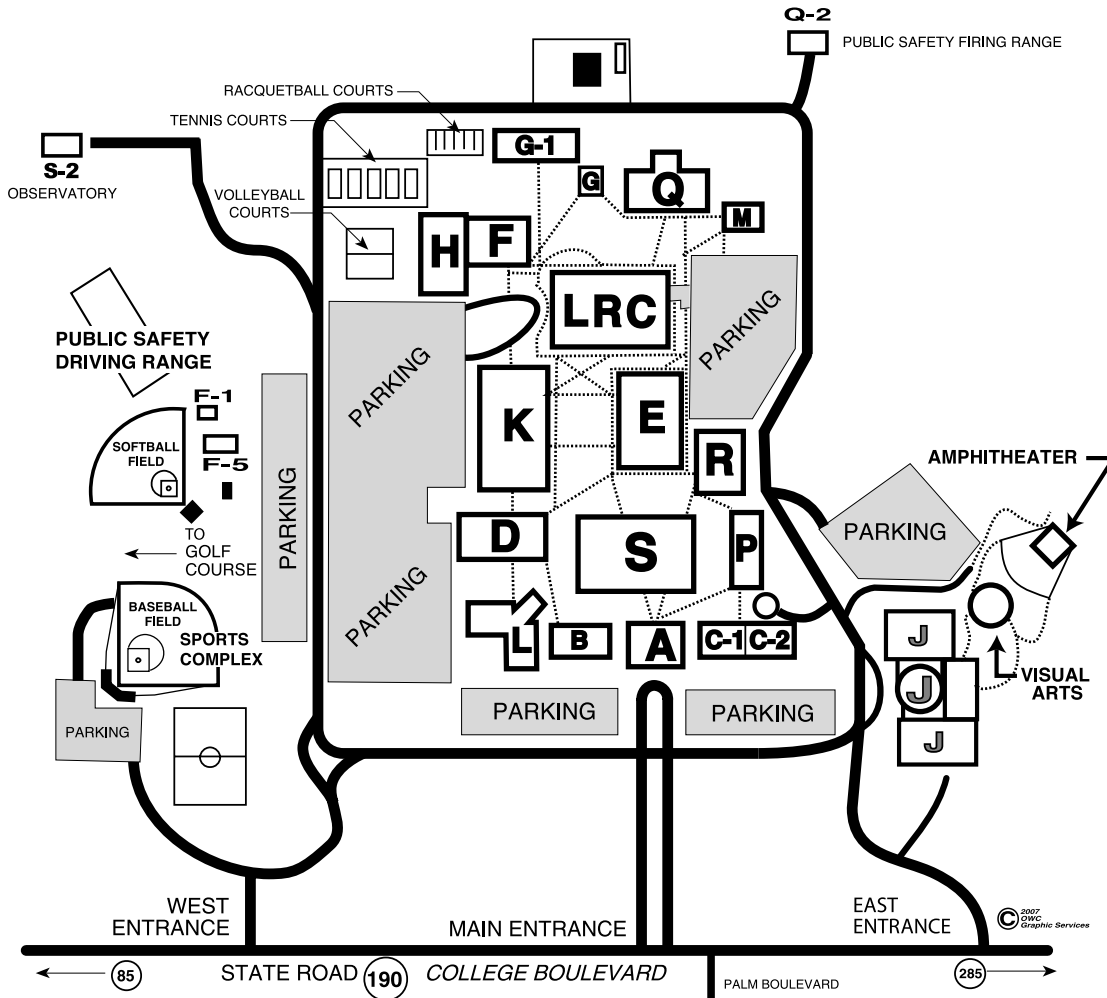

COLLEGE LOCATION MAPS

OKALOOSA-WALTON COLLEGE NICEVILLE CAMPUS

KEY			
Administration _____	A	Mattie Kelly Fine & Performing Arts Center _____	J
Drafting/Computer Engineering _____	B	College Mall/College Store/SGA _____	K
Student Services _____	C-1	Learning Resources Center _____	LRC
Business _____	C-2	Math _____	L
Collegiate High School _____	D	Child Development Center _____	M
Communications/Social Science/ Nursing & Allied Health/Graphic Design _____	E	Classroom Building _____	P
Physical Education _____	F	Graphic Services/Public Safety _____	Q
ROTC _____	F-1	Public Safety Firing Range _____	Q-2
Strength Center _____	F-5	Information Technology _____	R
Utilities _____	G	Science _____	S
Maintenance/Receiving _____	G-1	Observatory _____	S-2
Gymnasium/Wellness Center _____	H		

REV 5/07

OWC/UWF

FORT WALTON BEACH CAMPUS

★ NOT TO SCALE

© 2004 OWC Graphic Services

KEY

- | | |
|---|---|
| <p>Bldg. 1-Administration
 Bldg. 2-Student Services
 Bldg. 3-Classroom
 Bldg. 4-Faculty Offices/
 Classroom</p> | <p>Bldg. 5-Utility Service
 Bldg. 6-Science
 Bldg. 7-Technology
 Bldg. 8-Library, Fitness Center,
 Auditorium</p> |
| <p>..... Sidewalks</p> | <p>■ Buildings</p> |
| <p>— Streets/Roads</p> | |