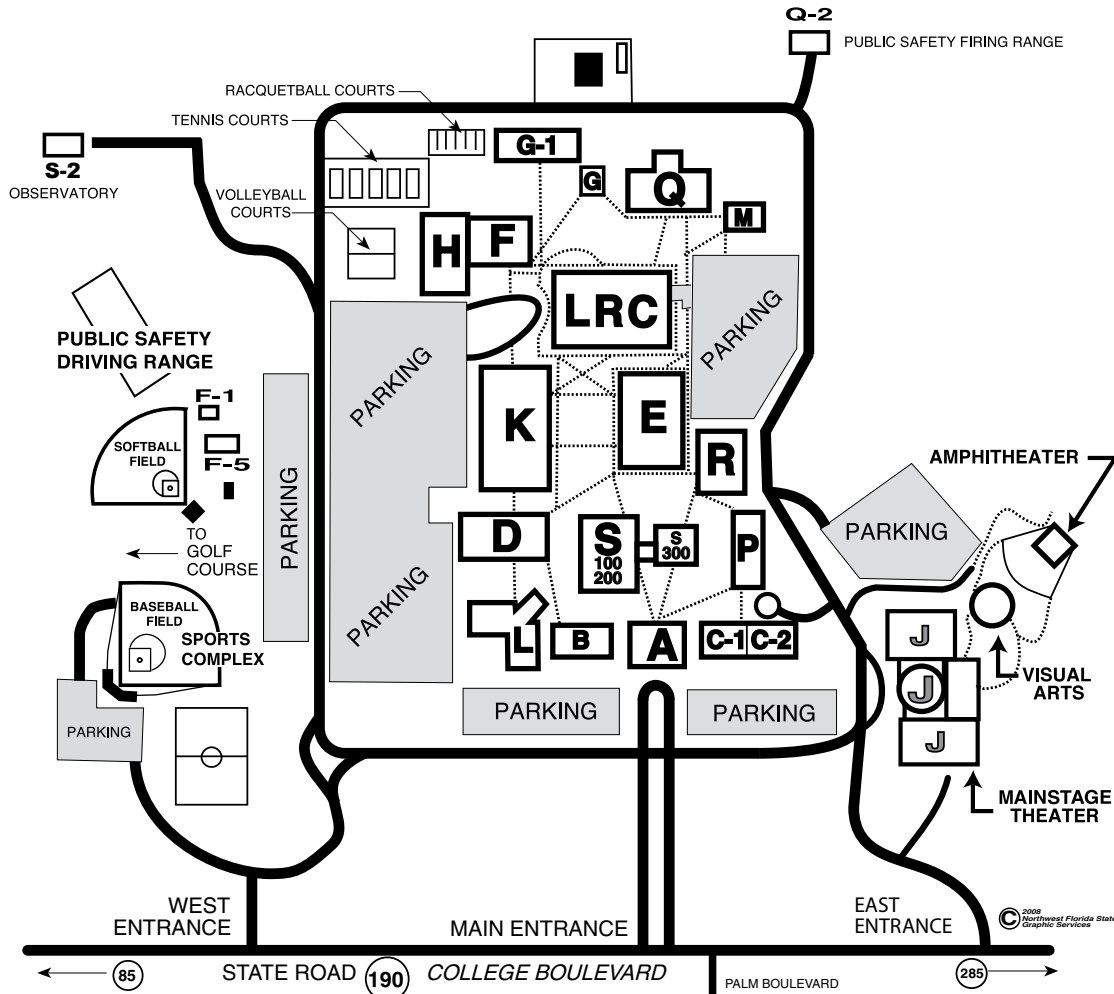

COLLEGE LOCATION MAPS

NORTHWEST FLORIDA STATE COLLEGE NICEVILLE CAMPUS

KEY			
Administration	A	Mattie Kelly Fine & Performing Arts Center	J
Drafting/Computer Engineering	B	College Mall/College Store/SGA	K
Student Services	C-1	Learning Resources Center	LRC
Business	C-2	Math	L
Collegiate High School	D	Child Development Center	M
Communications/Social Science/ Nursing & Allied Health/Graphic Design	E	Classroom Building	P
Physical Education	F	Graphic Services/Public Safety	Q
ROTC	F-1	Public Safety Firing Range	Q-2
Strength Center	F-5	Information Technology	R
Utilities	G	Science	S
Maintenance/Receiving	G-1	Observatory	S-2
Gymnasium/Wellness Center	H		