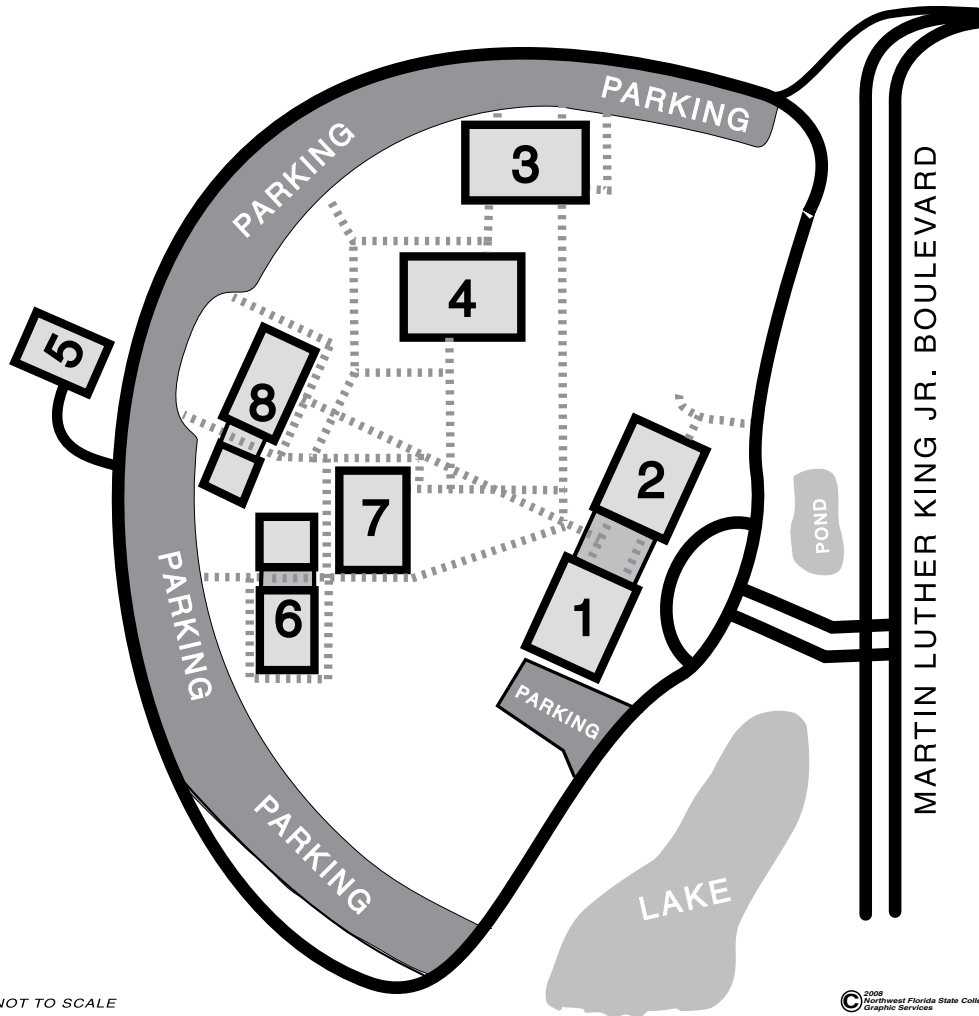

**NORTHWEST FLORIDA STATE COLLEGE
FORT WALTON BEACH CAMPUS
UNIVERSITY OF WEST FLORIDA**

★NOT TO SCALE

KEY

Bldg. 1-Administration	Bldg. 5-Utility Service
Bldg. 2-Student Services	Bldg. 6-Science
Bldg. 3-Classroom	Bldg. 7-Technology
Bldg. 4-Faculty Offices/ Classroom	Bldg. 8-Library, Fitness Center, Auditorium
.... Sidewalks	□ Buildings
	— Streets/Roads