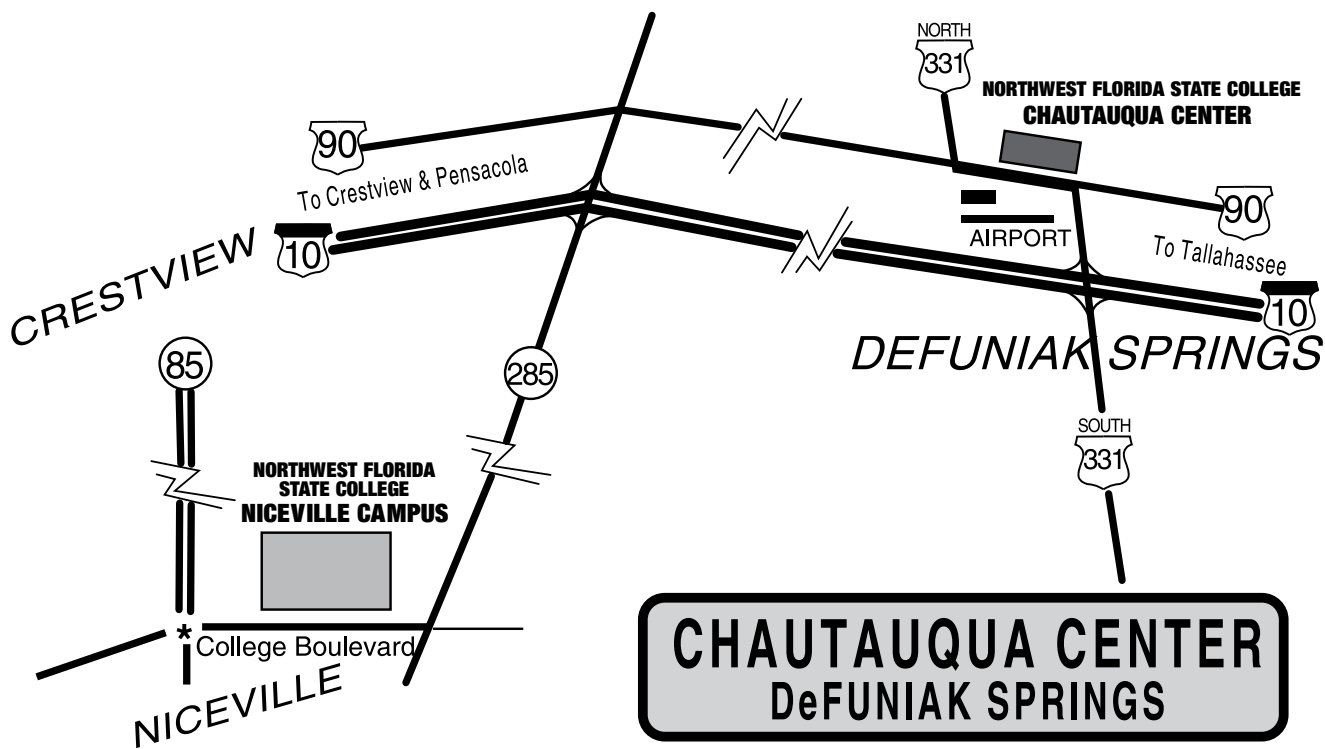

*NOT TO SCALE

ROBERT L. F. SIKES CENTER

*NOT TO SCALE