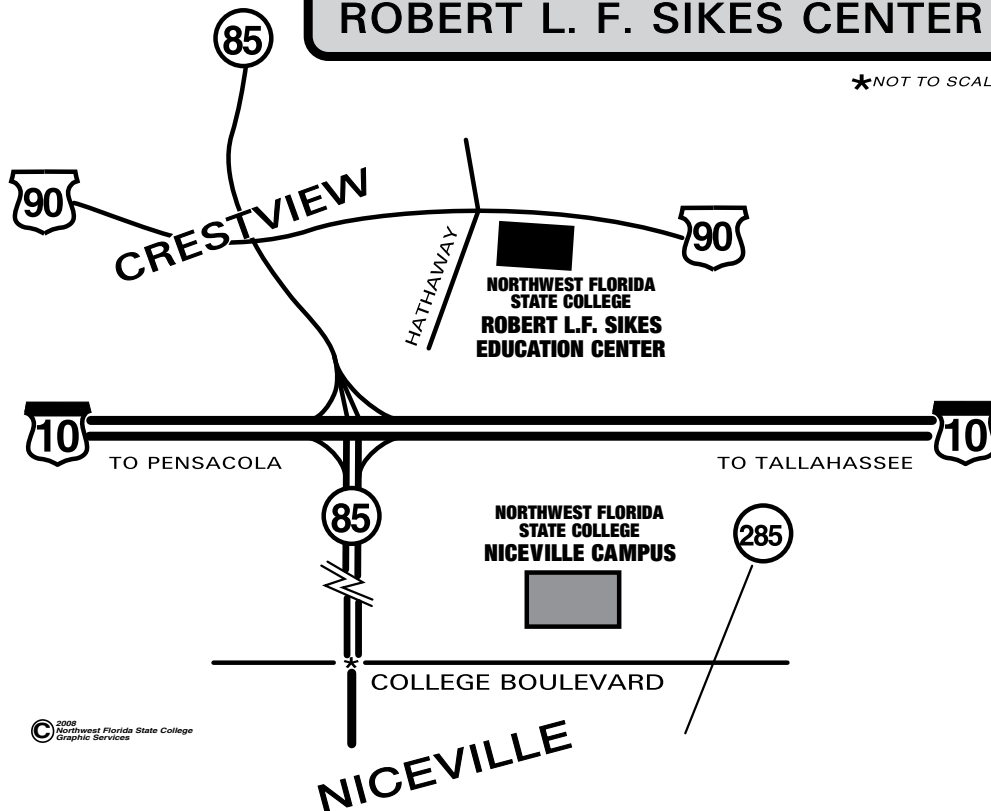

ROBERT L. F. SIKES CENTER

*NOT TO SCALE