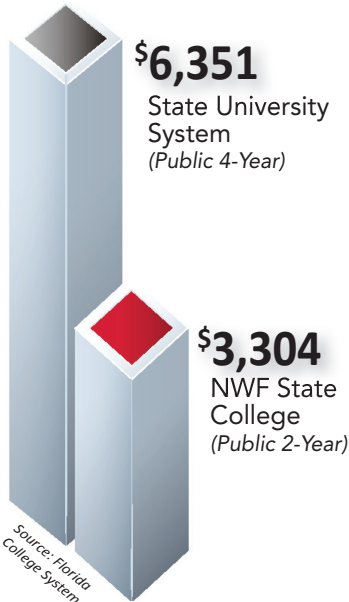

Choosing NWF State College Saves Dollars and Makes Sense

AFFORDABILITY

Average Tuition & Fees

EXCELLENCE

AA Graduates from NWF earn a Higher Average GPA as Juniors at a Florida University than Juniors who started at the University as Freshmen.

Average Class Size

Small Class Sizes

TOP 3

In the Florida College System
In the Percentage of Faculty Members with Doctoral Degrees

State of the Art Educational, Athletic & Performing Arts Facilities

PROOF

ACCESS

Direct Transfer of Credits – Articulation Agreements ensure our Credits Transfer seamlessly to Florida Public Universities.

Guaranteed Admission to a Florida University after earning an Associate in Arts Degree.