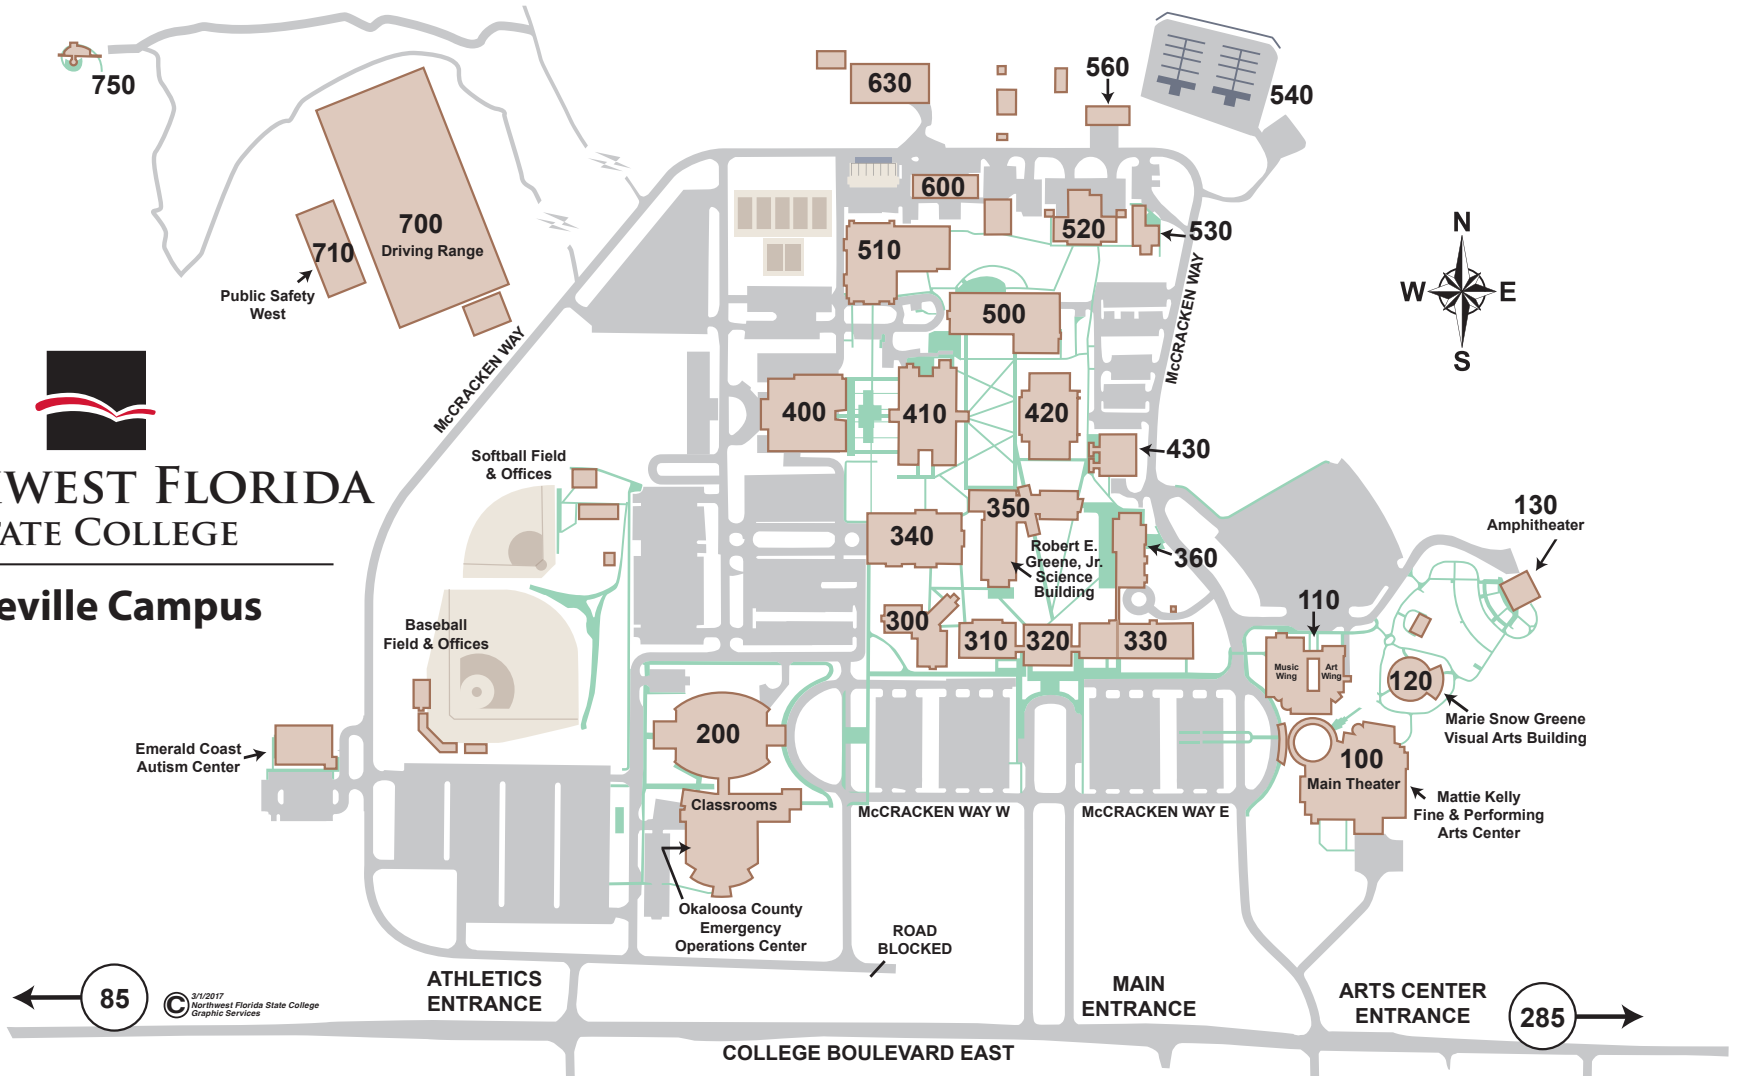

## Niceville Campus

#### Sports Complex

Raider Arena .....	200
--------------------	-----

#### Student Resources

Academic Success Center (Tutoring) .....	410
Activities Center (Parking Decals, Student IDs) .....	410
Bookstore .....	410
Career Center/Career Source FLORIDA .....	410

#### Administrative Sites

Administration .....	320
Costa Leadership Institute .....	400
Florida's Great Northwest .....	330
Graphic Services .....	520
Information Technology .....	430
Maintenance .....	600
Receiving, Grounds .....	630