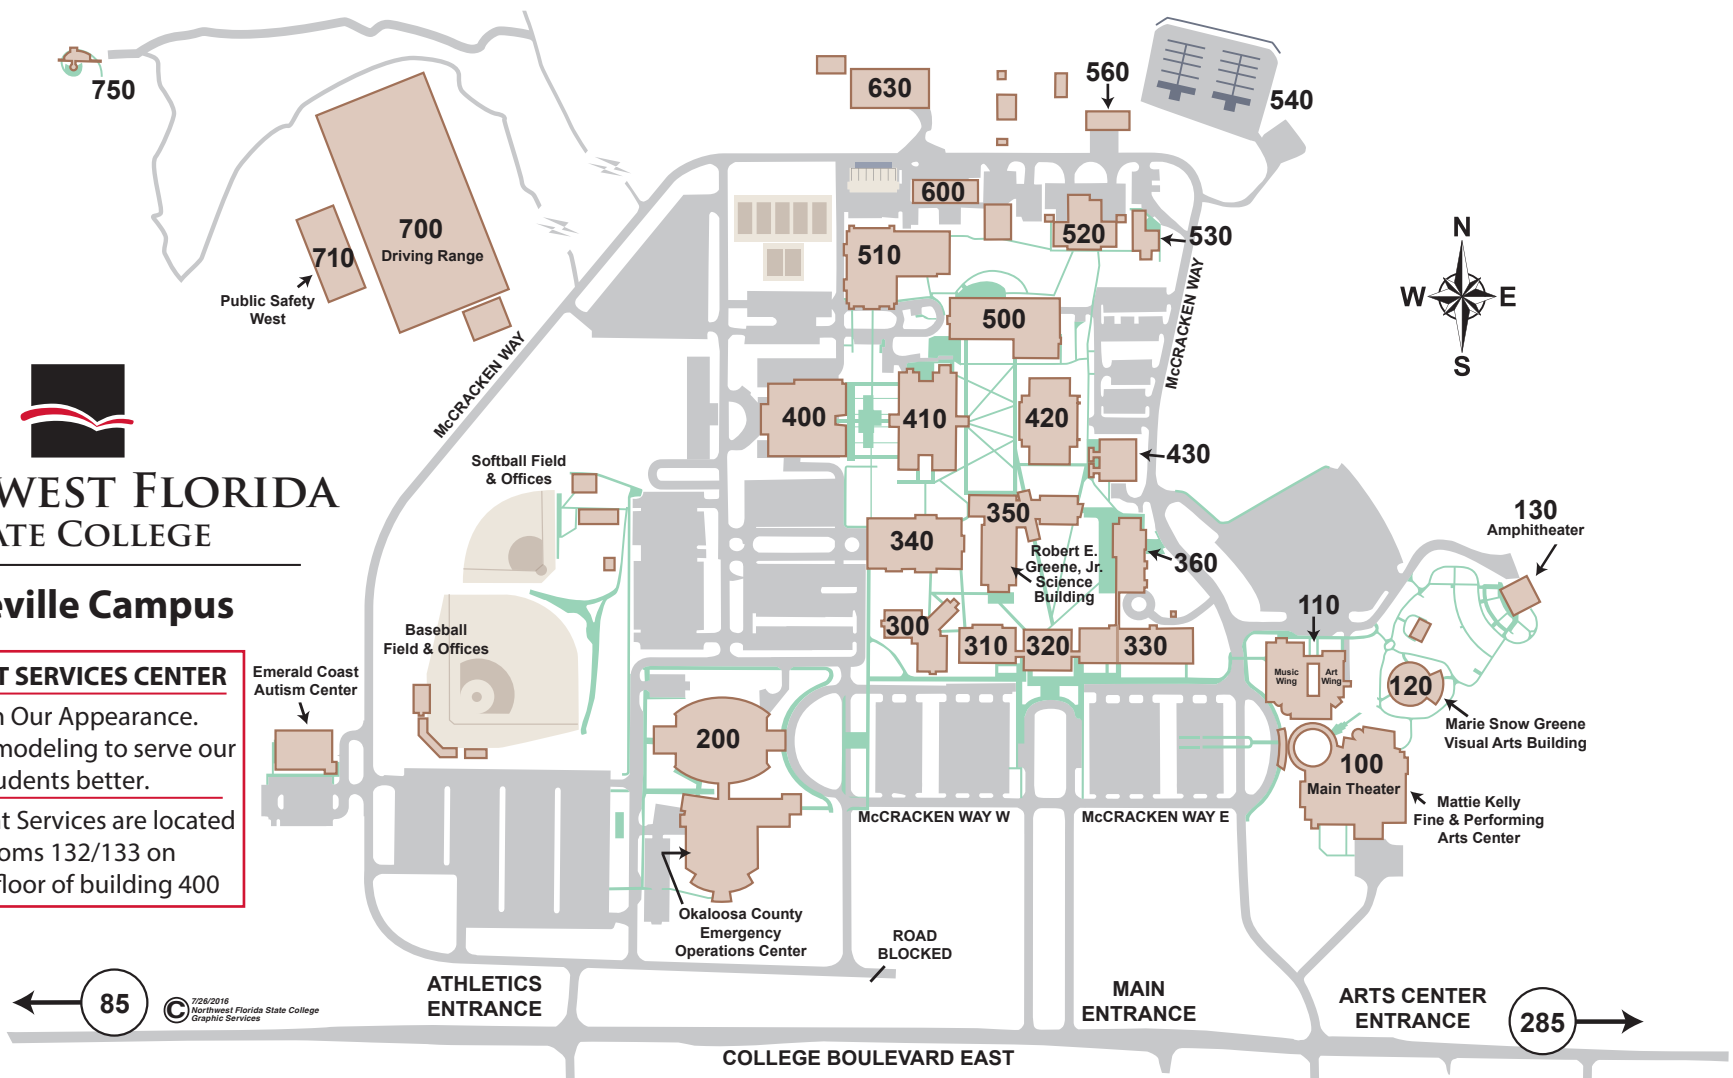

NORTHWEST FLORIDA STATE COLLEGE

Niceville Campus

STUDENT SERVICES CENTER

Pardon Our Appearance.
We are remodeling to serve our students better.

All Student Services are located in rooms 132/133 on the first floor of building 400

KEY

Classroom Sites

Business and Computer Science	360
Classroom Building	330
Collegiate High School	340
Engineering Technology	310
English/Communications, Social Sciences	420
Gallimore Center for Healthcare Education	420
Mary Lou O'Connor Child Development & Education Center	530
Mathematics	300
Mattie Kelly Fine & Performing Arts Center	100-130
Observatory	750
Public Safety East	510
Public Safety West, Driving Range, Firefighter Training Range	700-710

Classroom Sites (continued)

Public Safety Firing Range	540
Robert E. Greene, Jr. Science Building	350
Teacher Education	520
Welding/Manufacturing	560
Wellness Classrooms	200

Sports Complex

Raider Arena	200

Student Resources

Activities Center (Parking Decals, Student IDs)	410
Bookstore	410
Cafeteria	400
Career & Academic Success Center	410
Continuing Education	410

Student Resources (continued)

Disability Support Services	410
Learning Resources Center (Library)	500
Student Services Center (Admissions, Financial Aid, Other Student Services)	400
Testing Center	410

Administrative Sites

Administration	320
Costa Leadership Institute	400
Copy Services	520
Florida's Great Northwest	410
Information Technology	430
Maintenance	600
Receiving, Grounds	630