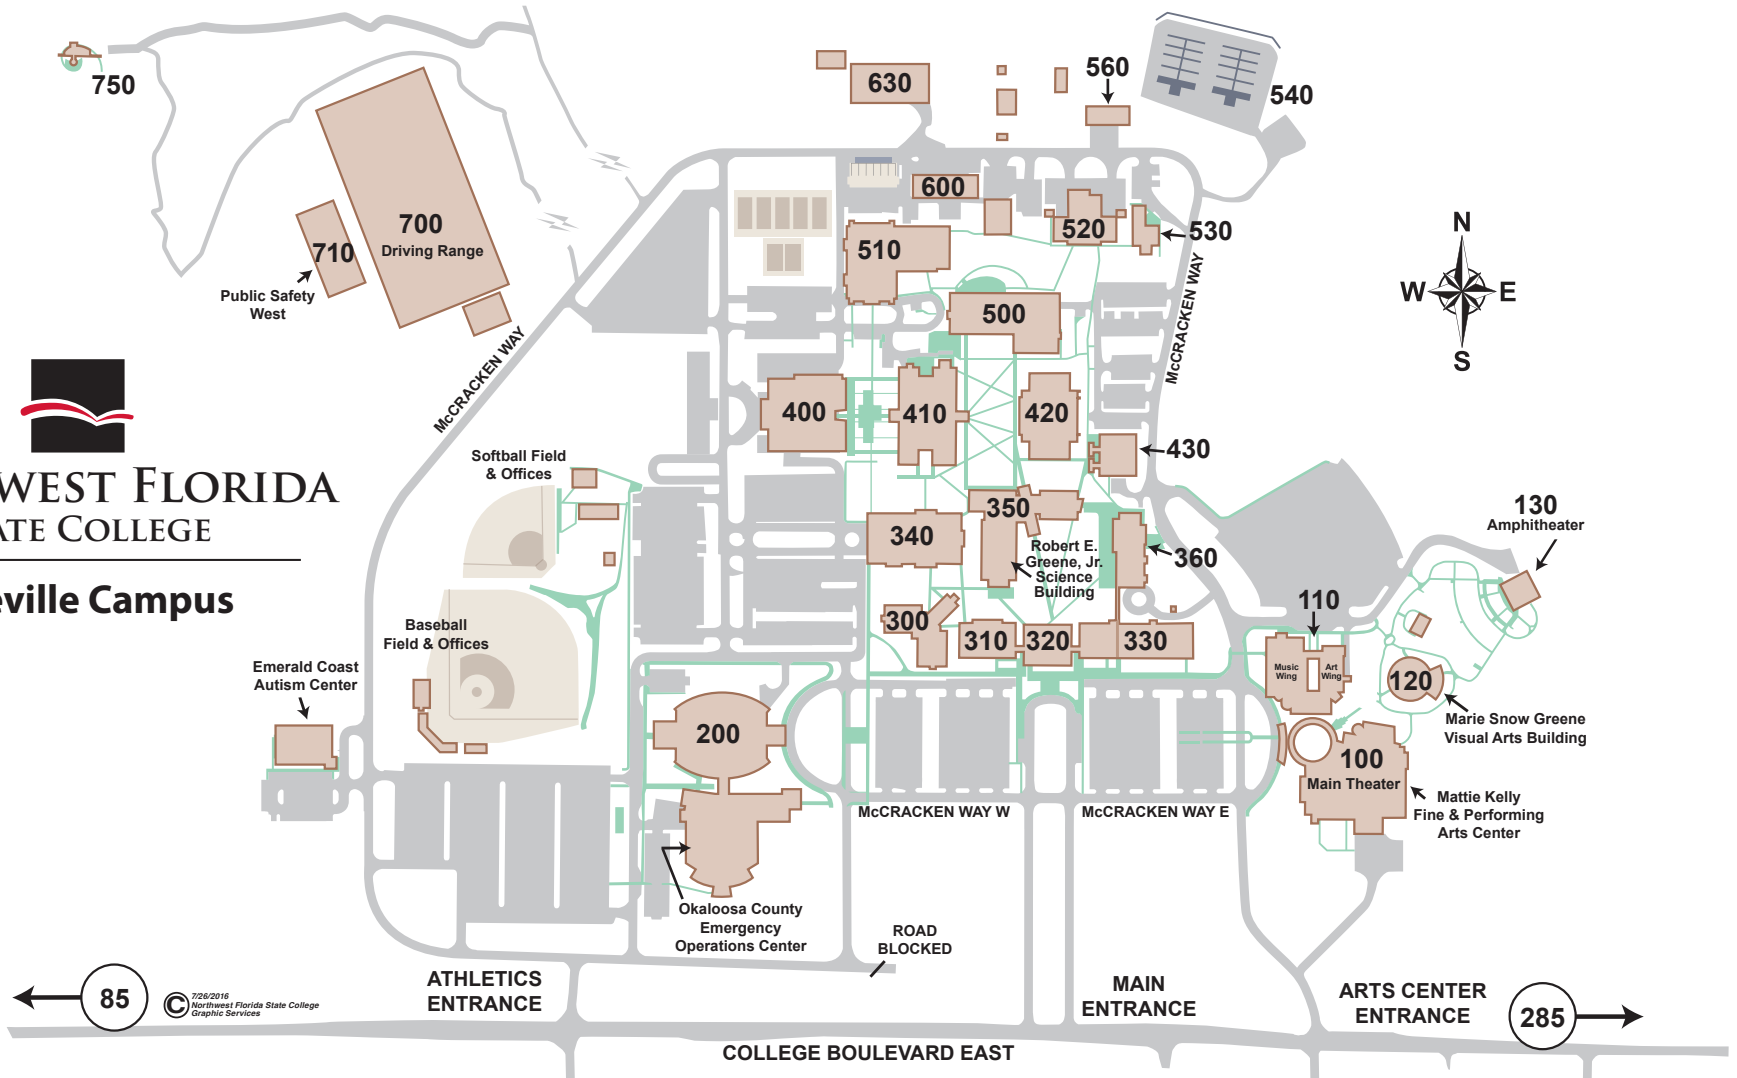

**NORTHWEST FLORIDA
STATE COLLEGE**

Niceville Campus

KEY

Classroom Sites

Business and Computer Science	360
Classroom Building	330
Collegiate High School	340
Engineering Technology	310
English/Communications, Social Sciences	420
Gallimore Center for Healthcare Education	420
Mary Lou O'Connor Child Development & Education Center	530
Mathematics	300
Mattie Kelly Fine & Performing Arts Center	100-130
Observatory	750
Public Safety East	510
Public Safety West, Driving Range, Firefighter Training Range	700-710

Classroom Sites (continued)

Public Safety Firing Range	540
Robert E. Greene, Jr. Science Building	350
Teacher Education	520
Welding/Manufacturing	560
Wellness Classrooms	200

Sports Complex

Raider Arena	200
--------------------	-----

Student Resources

Academic Success Center (Tutoring)	500
Activities Center (Parking Decals, Student IDs)	410
Bookstore	410
Cafeteria	400
Career Center	500

Student Resources (continued)

Continuing Education	400
Disability Support Services	410
Learning Resources Center (Library)	500
Student Services Center (Admissions, Financial Aid, Other Student Services)	400
Testing Center	

Administrative Sites

Administration	400
Costa Leadership Institute	400
Copy Services	520
Florida's Great Northwest	330
Information Technology	430
Maintenance	600
Receiving, Grounds	630