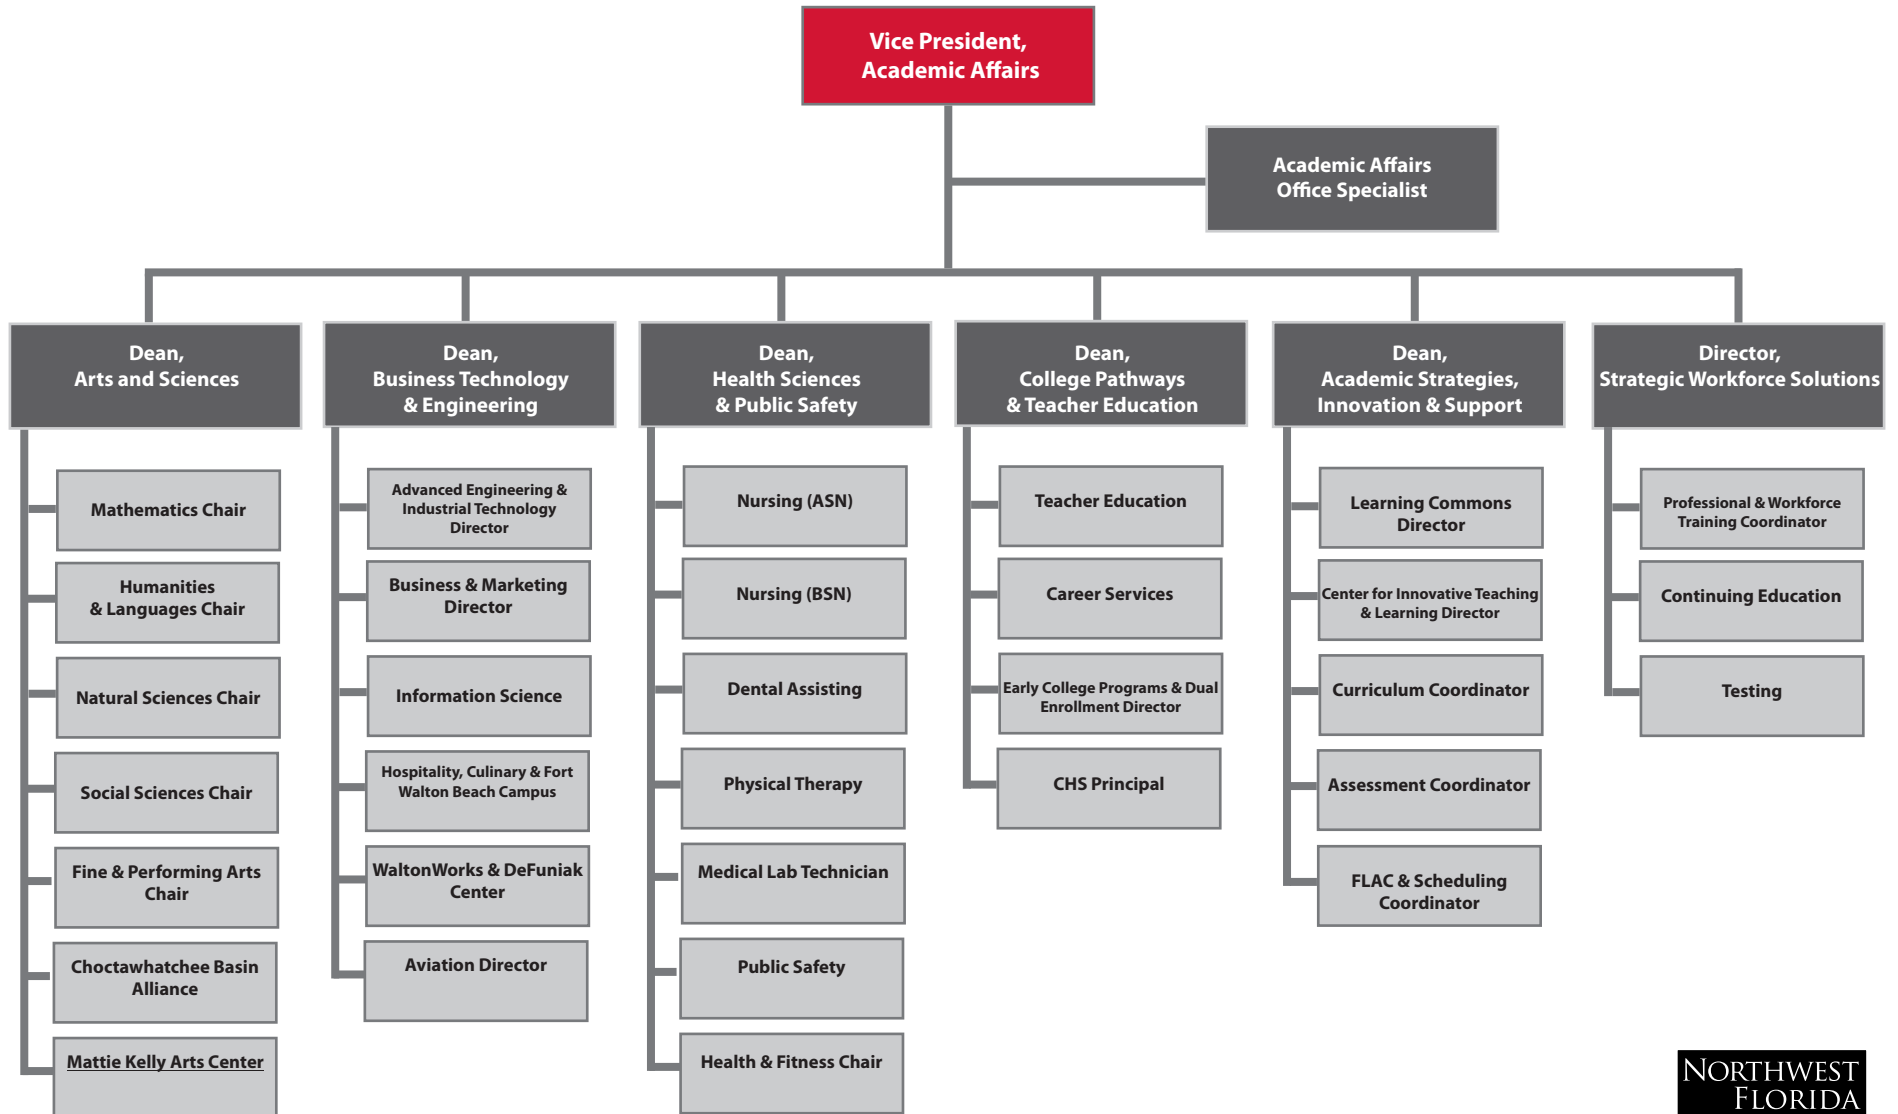

Northwest Florida State College Organizational Map 2019-2020

Strategic Communications Organizational Chart 2019-2020

Foundation Organizational Chart 2019-2020

Institutional Research, Effectiveness, Analysis and Planning Organizational Chart 2019-2020

Business Operations & Finance Organizational Chart 2019-2020

Academic Affairs Organizational Chart 2019-2020

Student Success Organizational Chart 2019-2020

Athletic Department Organizational Chart 2019-2020

Mattie Kelly Fine & Performing Arts Center Organizational Chart 2019-2020