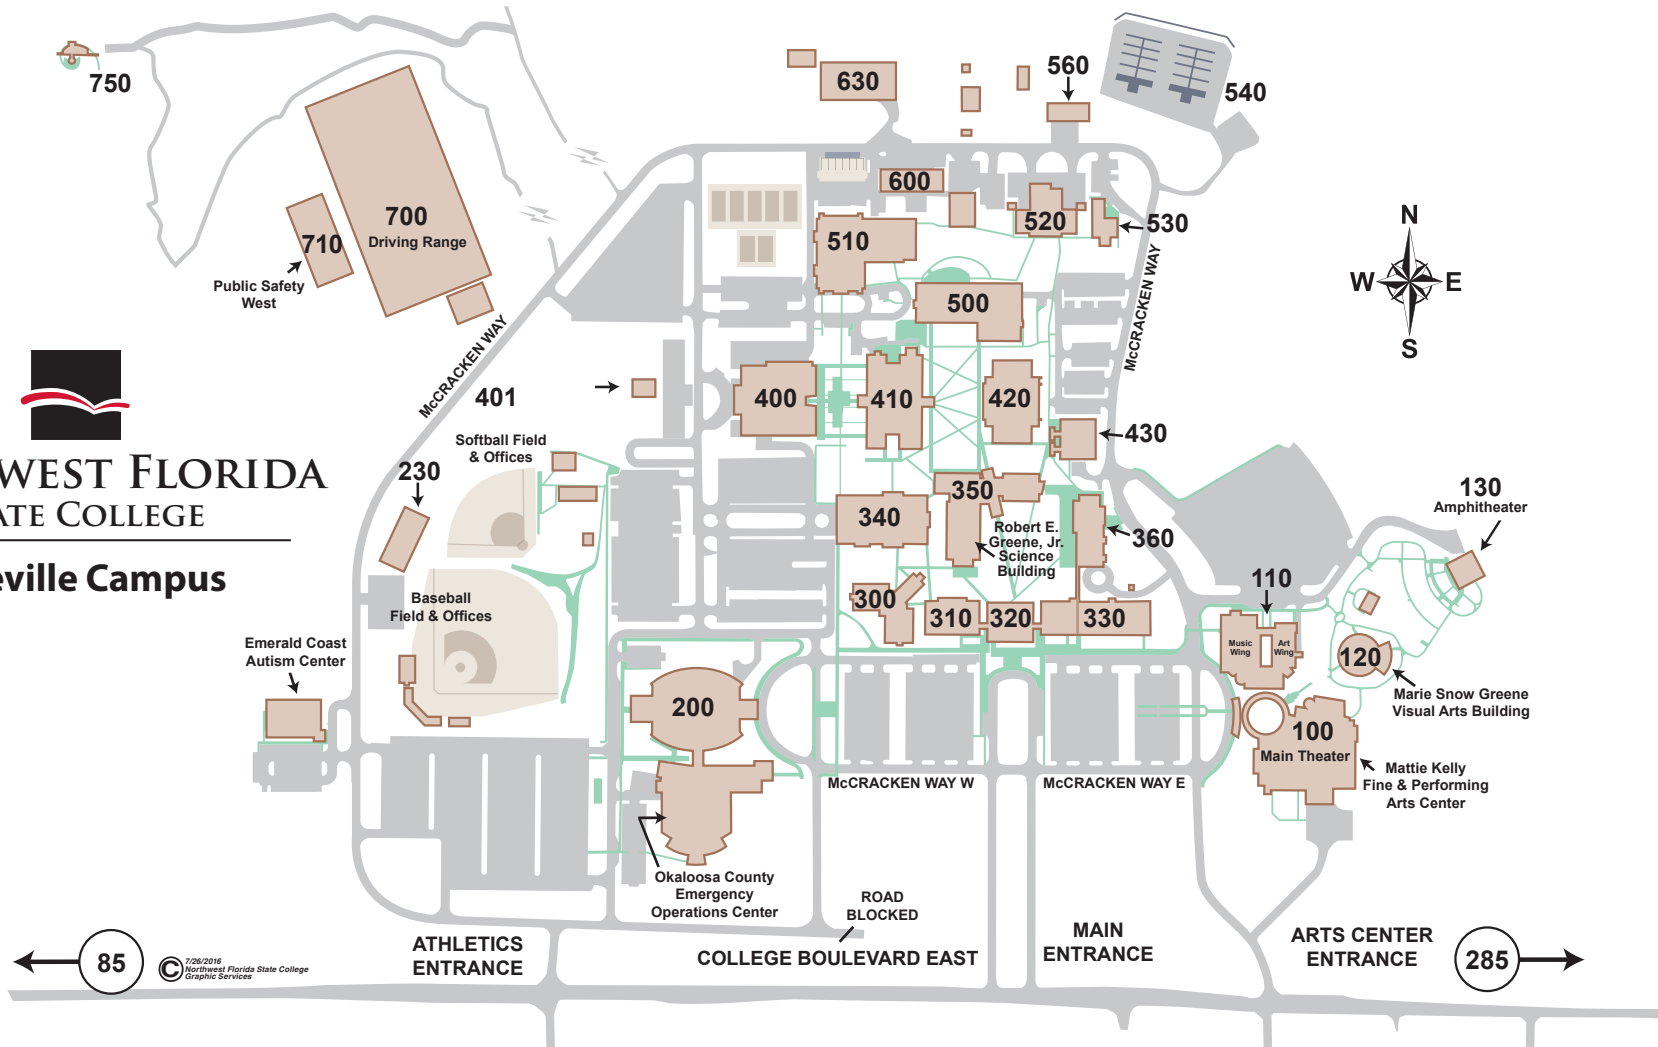

**NORTHWEST FLORIDA
STATE COLLEGE**

Niceville Campus

KEY

Classroom Sites

Business and Computer Science	360
Classroom Building	330
Collegiate High School	340
Engineering Technology	310
English/Communications, Social Sciences	420
Gallimore Center for Healthcare Education	420
Kay Litke Culinary Greenhouse	401
Mary Lou O'Connor Child Development & Education Center	530
Mathematics	300
Mattie Kelly Fine & Performing Arts Center	100-130
Public Safety East	510
Public Safety West, Driving Range, Firefighter Training Range	700-710
Public Safety Firing Range	540
Robert E. Greene, Jr. Science Building	350

Classroom Sites (continued)

Teacher Education	300
Welding/Manufacturing	560
Wellness Classrooms	200
CHS 9th Grade CTE	300

Sports Complex

Raider Arena	200
Indoor Practice Facility	230

Student Resources

Bookstore	410
Cafeteria	400
Continuing Education	400
Myers Learning Resources Center (Library)	500

- Accommodation Resource Center
- Learning Commons (Tutoring)
- Veterans Success Center

Student Resources (continued)

Raider Central (Admissions, Financial Aid, Other Student Services)	400
Raider Life	410
Testing Center	410

Administrative Sites

Administration	400
Business Operations	310
Costa Leadership Institute	400
Copy Services	520
Human Resources	310
Florida's Great Northwest	330
Information Technology	430
Maintenance	600
Receiving, Grounds	630