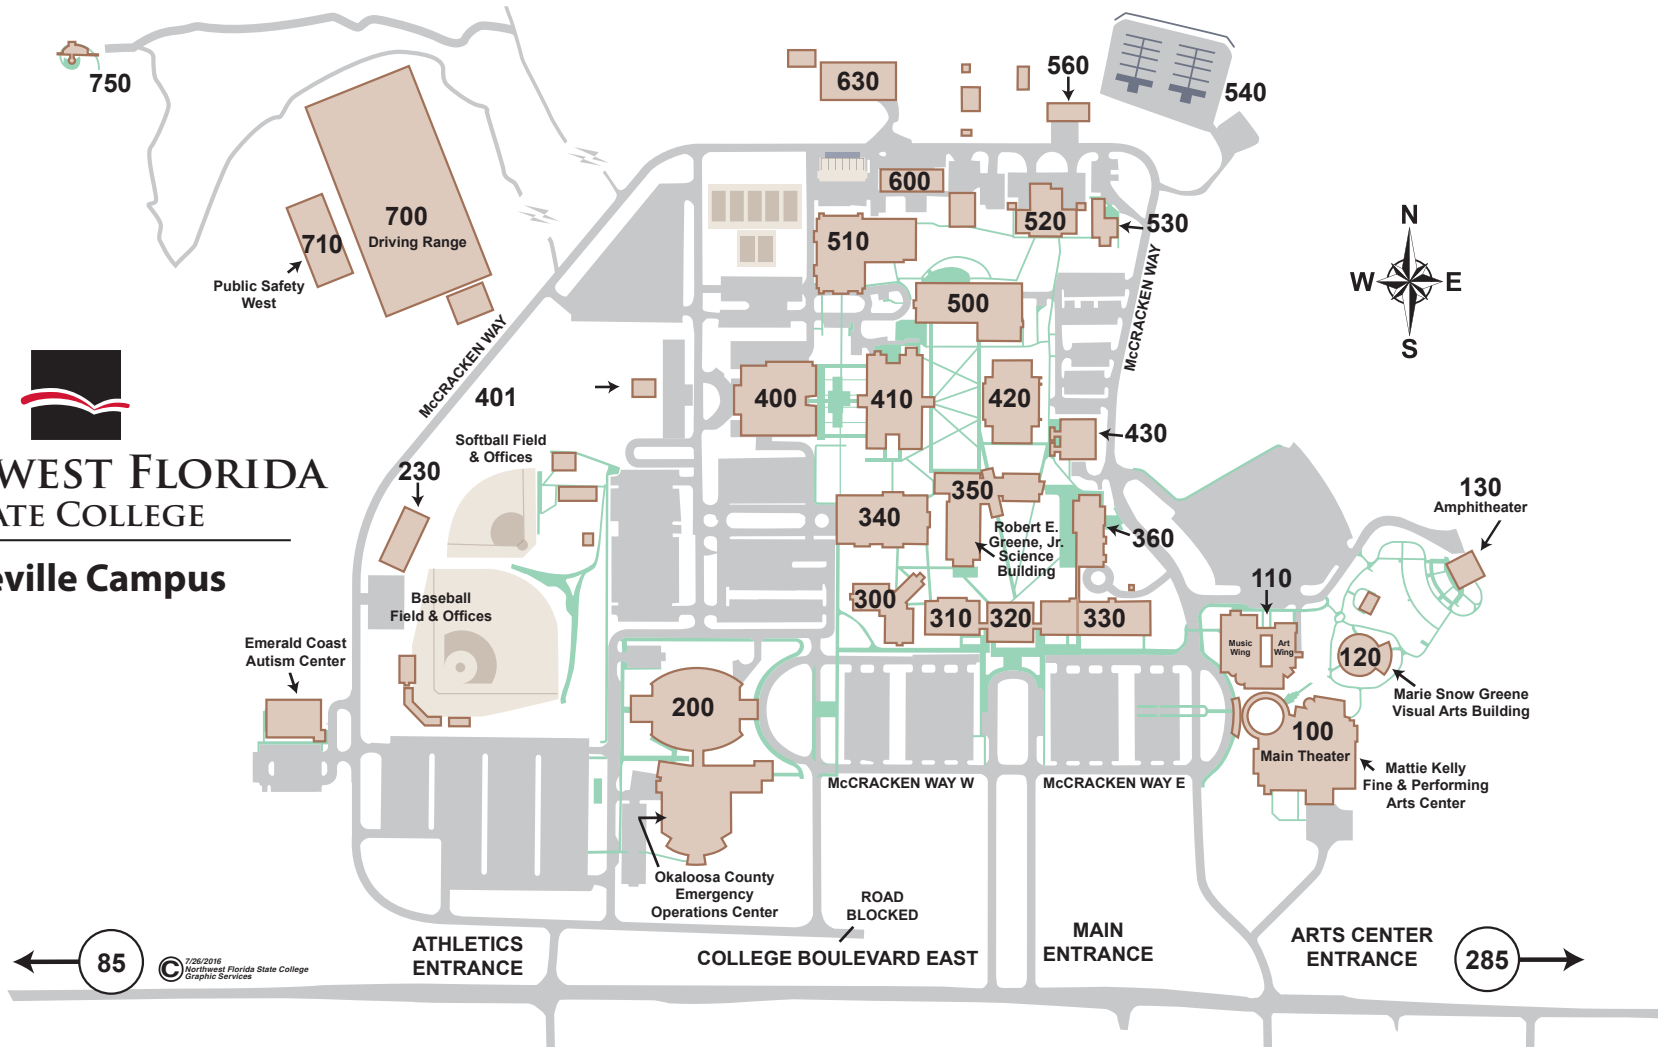

**NORTHWEST FLORIDA  
STATE COLLEGE**

---

**Niceville Campus**

← 85      © 7/26/2016 Northwest Florida State College Graphic Services      COLLEGE BOULEVARD EAST      ROAD BLOCKED      MAIN ENTRANCE      McCRACKEN WAY W      McCRACKEN WAY E      ARTS CENTER ENTRANCE      285 →

**KEY**

**Classroom Sites**

Business and Computer Science .....	360
Classroom Building .....	330
Collegiate High School 9th Grade .....	300
Collegiate High School .....	340
Engineering Technology .....	310
English/Communications, Social Sciences .....	200
Gallimore Center for Healthcare Education.....	310
Kay Litke Culinary Greenhouse.....	401
Mary Lou O'Connor Child Development & Education Center .....	530
Mattie Kelly Fine & Performing Arts Center.....	100-130
Public Safety East .....	510
Public Safety West, Driving Range, Firefighter Training Range.....	700-710
Public Safety Firing Range.....	540

**Student Resources**

Bookstore .....	410
Raider Cafe .....	400
Myers Learning Resources Center (Library) .....	500
• Accommodations Resource Center	
• Zoghby Learning Commons (Tutoring)	
• Testing Center	

Administration .....	400
Business Operations .....	400
Costa Leadership Institute.....	400
Copy Services .....	520
Human Resources.....	330
Florida's Great Northwest.....	330
Information Technology .....	430
Maintenance .....	600
Receiving, Grounds.....	630