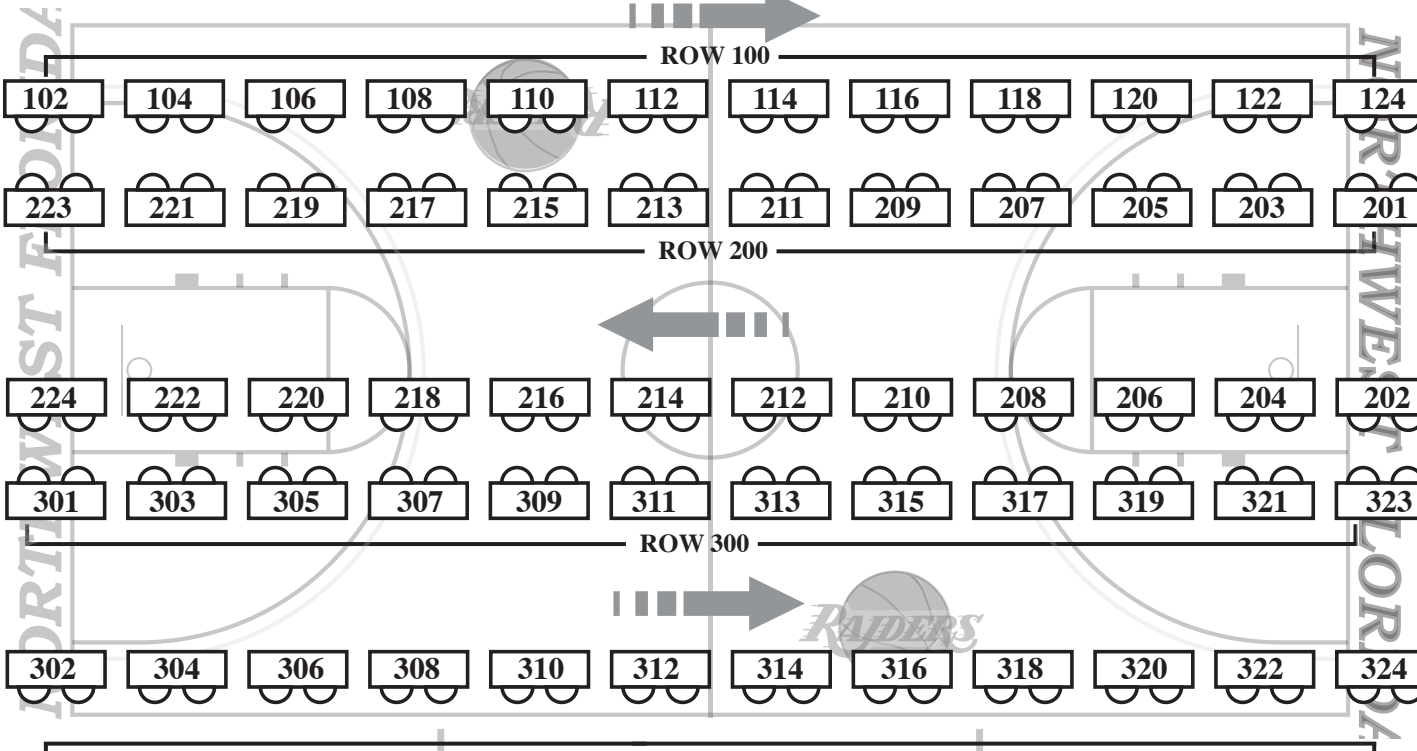

2023 COLLEGE NIGHT MAP

Women's Restroom **4** **3** **2** **1** Upper Level (Seating/Track) Men's Restroom

ENTER

To Stairs

Lower Level (Court)

ROW 100

102 104 106 108 110 112 114 116 118 120 122 124

223 221 219 217 215 213 211 209 207 205 203 201

ROW 200

224 222 220 218 216 214 212 210 208 206 204 202

301 303 305 307 309 311 313 315 317 319 321 323

ROW 300

302 304 306 308 310 312 314 316 318 320 322 324

300

200

To Elevator

To Stairs

EXIT

Lower Level (Court)

Men's Restroom Upper Level (Seating/Track) Women's Restroom

Colleges / Universities Represented Tonight:

Name Booth Number

Alabama

Auburn University 301
 Huntingdon College 300
 Samford University 315
 Troy University 216
 University of Alabama..... 201
 University of Alabama in Huntsville..... 317
 University of South Alabama 220