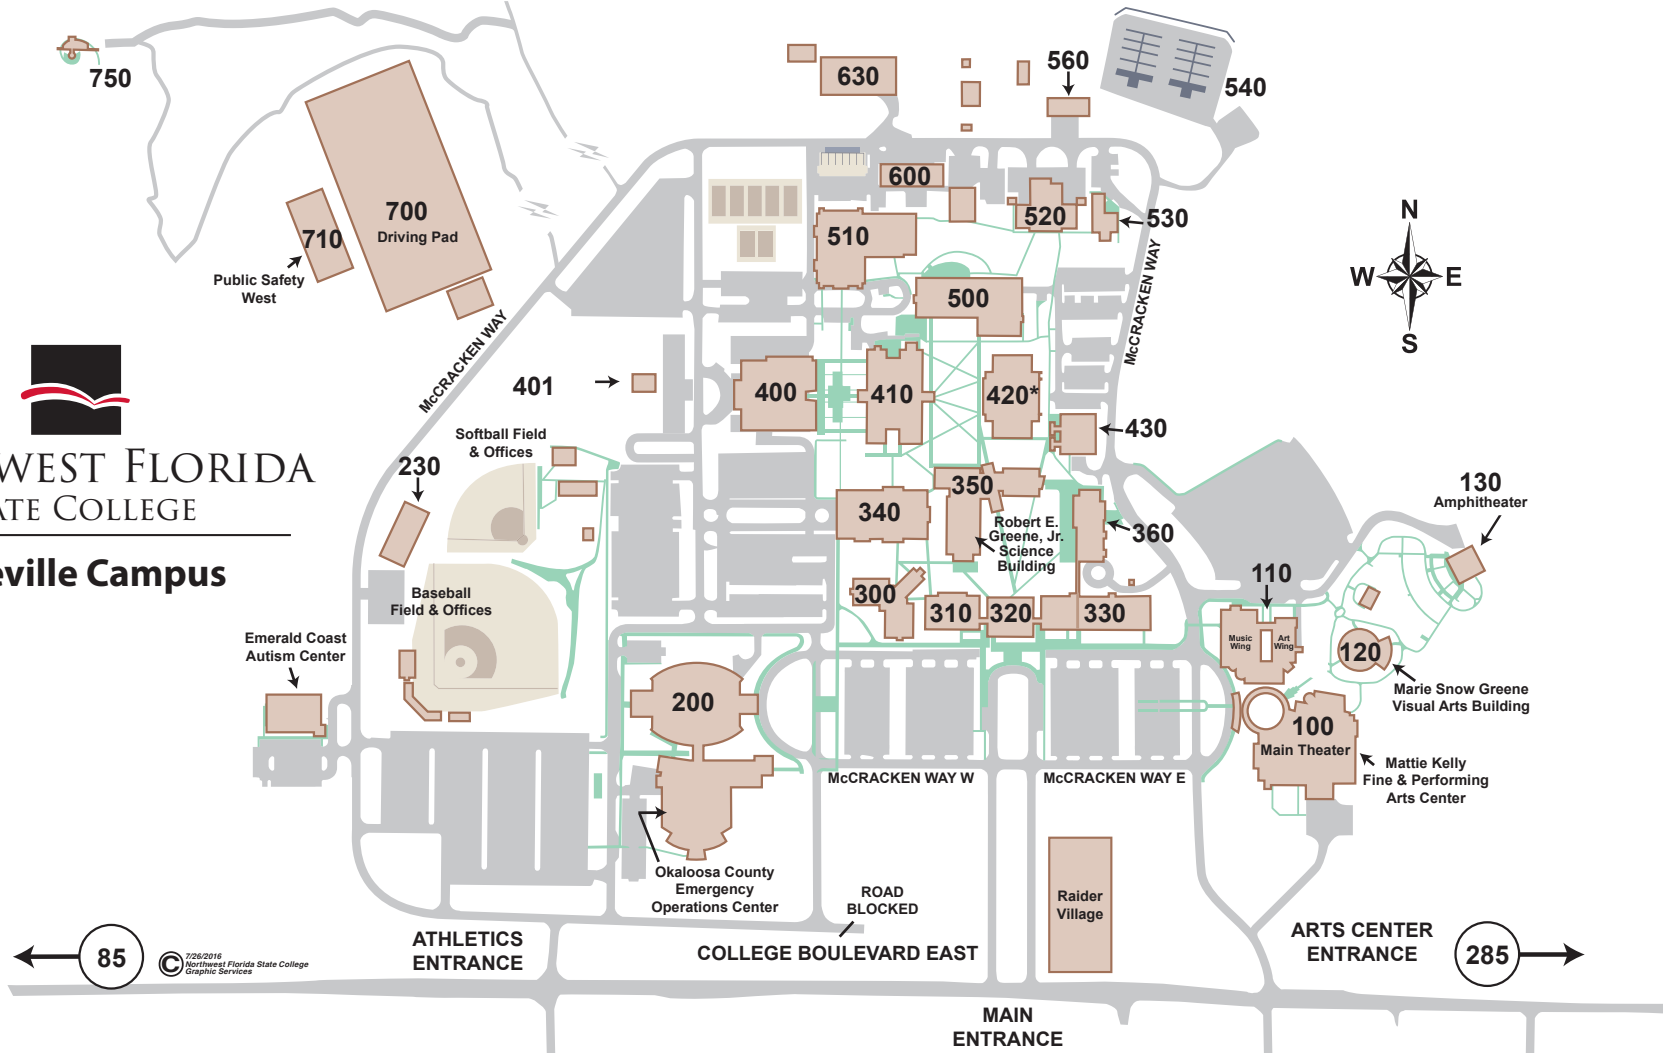

**Niceville Campus**

**KEY**

**Classroom Sites**

Business and Computer Science .....	360
Classroom Building .....	330
Collegiate High School .....	340
Engineering Technology .....	310
English/Communications, Social Sciences .....	500
Kay Litke Culinary Greenhouse.....	401
Mary Lou O'Connor Child Development & Education Center.....	530
Mathematics .....	300
Mattie Kelly Fine & Performing Arts Center.....	100-130
Nursing .....	310
Public Safety East .....	510
Public Safety West, Driving Pad, Firefighter Training Range.....	700-710
Public Safety Firing Range.....	540
Robert E. Greene, Jr. Science Building.....	350

**Classroom Sites (continued)**

Teacher Education .....	520
Welding/Manufacturing .....	560
Wellness Classrooms .....	200

**Sports Complex**

Raider Arena .....	200
Indoor Practice Facility.....	230

**Student Resources**

Bookstore .....	410
Cafeteria.....	400
Continuing Education .....	400
Myers Learning Resources Center (Library) .....	500
• Accommodation Resource Center	
• Testing Center	
• Zoghby Learning Commons (Tutoring)	
Veterans & Military Success Center.....	410

**Student Resources (continued)**

Raider Central (Admissions, Financial Aid, Other Student Services).....	400
Raider Life .....	410

**Administrative Sites**

Administration.....	400
Business Operations .....	400
Campus Safety.....	330
Costa Leadership Institute.....	400
Copy Services .....	520
Florida's Great Northwest.....	330
Human Resources.....	330
Information Technology .....	430
Maintenance.....	600
Observatory.....	750
Receiving, Grounds.....	630