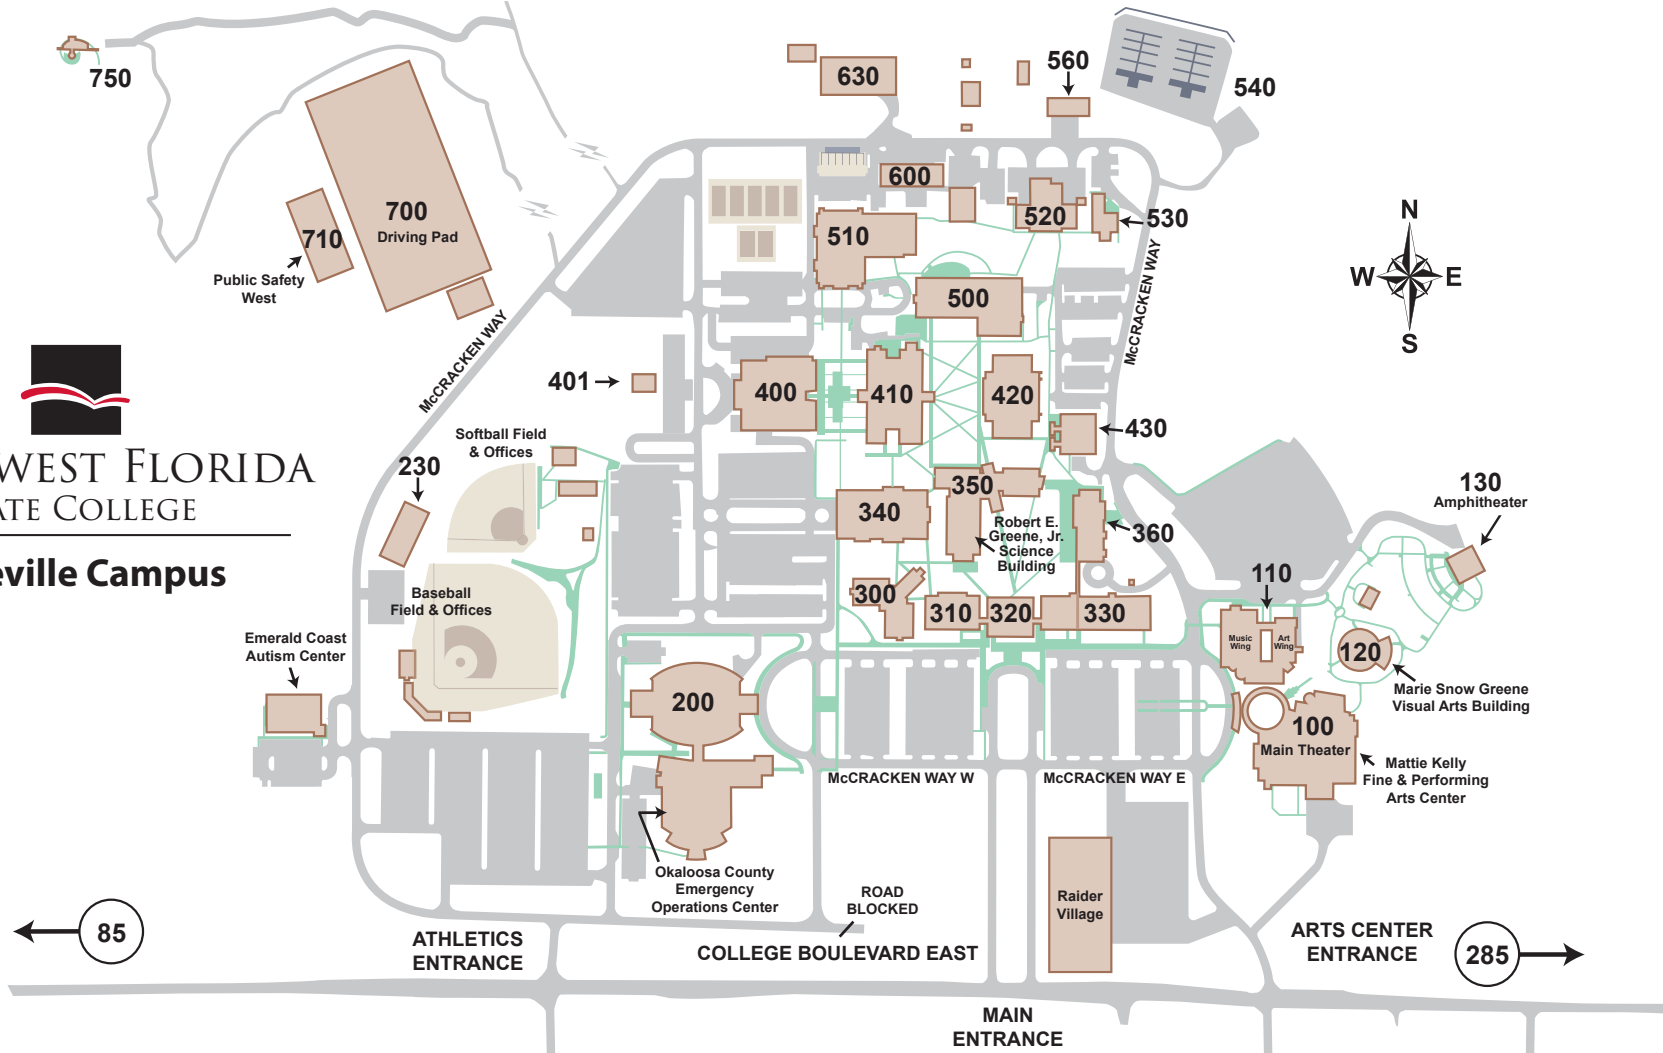

**Niceville Campus**

**KEY**

**Classroom Sites**

Business and Computer Science .....	360
Classroom Building .....	330
Collegiate High School .....	300 & 340
Engineering Technology .....	310
English/Communications, Social Sciences .....	500
Kay Litke Culinary Greenhouse .....	401
Mary Lou O'Connor Child Development & Education Center .....	530
Mathematics .....	300
Mattie Kelly Fine & Performing Arts Center .....	100-130
Nursing .....	420
Public Safety East .....	510
Public Safety West, Driving Pad, Firefighter Training Range .....	700-710
Public Safety Firing Range .....	540
Robert E. Greene, Jr. Science Building .....	350

**Classroom Sites (continued)**

Teacher Education .....	520
Welding/Manufacturing .....	560
Wellness Classrooms .....	200

**Sports Complex**

Raider Arena .....	200
Indoor Practice Facility .....	230

**Student Resources**

Bookstore .....	410
Cafeteria .....	400
Workforce Development/Customized Training .....	400
Susan Myers Learning Resource Center (Library) .....	500
• Accommodation Resource Center	
• Testing Center	
• Zoghby Learning Commons (Tutoring)	
Veterans & Military Success Center .....	410

**Student Resources (continued)**

Raider Central (Admissions, Financial Aid, Other Student Services) .....	400
Raider Life .....	410

**Administrative Sites**

Administration .....	400
Business Operations .....	400
Campus Safety .....	330
Costa Leadership Institute .....	400
Copy Services .....	520
Florida's Great Northwest .....	330
Human Resources .....	330
Information Technology .....	430
Maintenance .....	600
Observatory .....	750
Receiving, Grounds .....	630